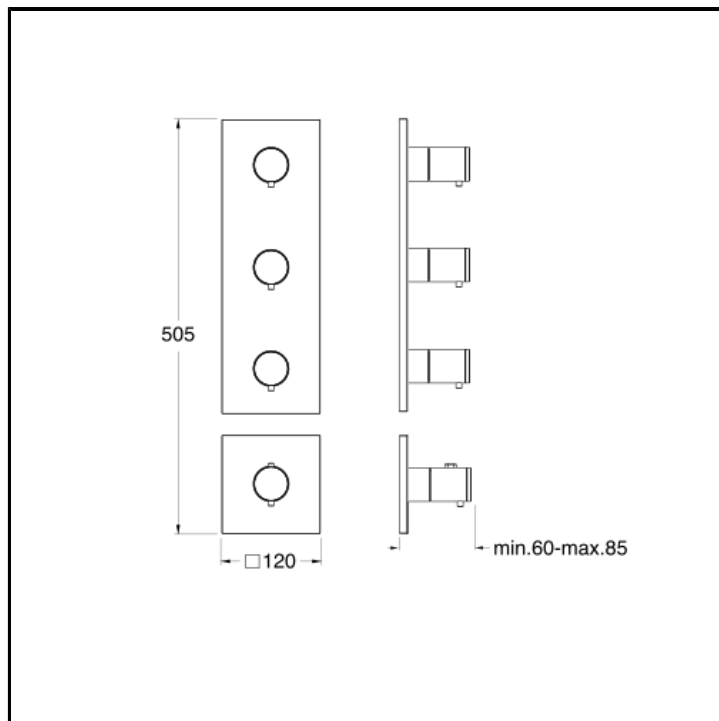

Thermostatic mixer external parts for CRICS703 with metal plate