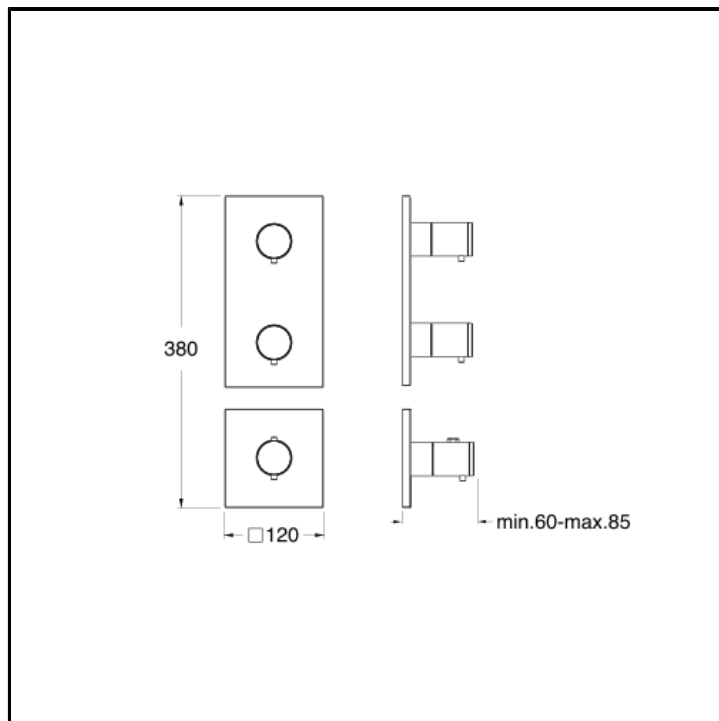

Thermostatic mixer external parts for CRICS702 with metal plate

FINITURE

- White matt
- Chrome
- Polished black chrome
- Brushed black chrome
- Polished metallic
- Brushed metallic
- Black matt
- Yellow gold oro
- PVD polished rose gold
- PVD brushed rose gold

CHARACTERISTICS

-

COMMAND

- Thermostatic

INSTALLATION

- Wall

TPOLOGY

-
-