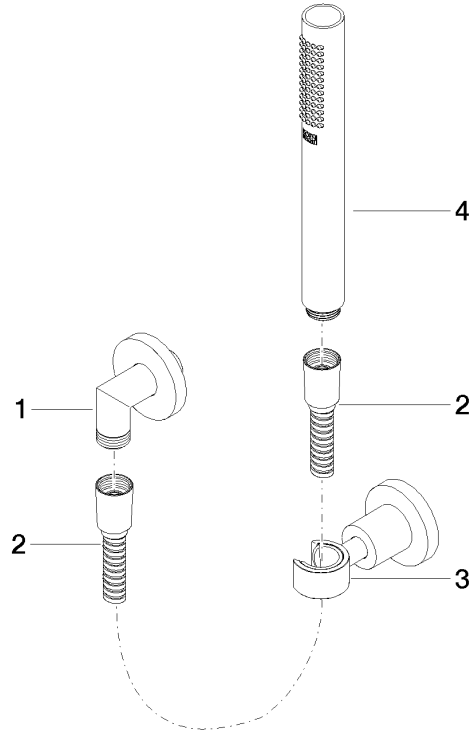

TARA Hand shower set with individual rosettes - Brushed Durabronz (23kt Gold)

TARA

27 802 892

Recommended miscellaneous

Concealed wall elbow -

35 085 970 90

- max. recess depth 163 mm
- min. recess depth 90 mm

27 802 892
mm [inches]

Flow rate chart

Codes & Standards

DIN 4109

EN 1717

ISO 3822

Scottish Water
Byelaws

UK Water Supply
Regulations

Ü-Zeichen

TARA Hand shower set with individual rosettes - Brushed Durabronz (23kt Gold)

TARA

27 802 892

Certificates

Belgaqua_21-024-2 LGA_29

WRAS_2307

TARA Hand shower set with individual rosettes - Brushed Durabross (23kt Gold)

TARA

27 802 892

Product version up to 6/3/2020

Product version from 6/3/2020

TARA Hand shower set with individual rosettes - Brushed Durabrass (23kt Gold)

TARA

27 802 892

Spare parts list