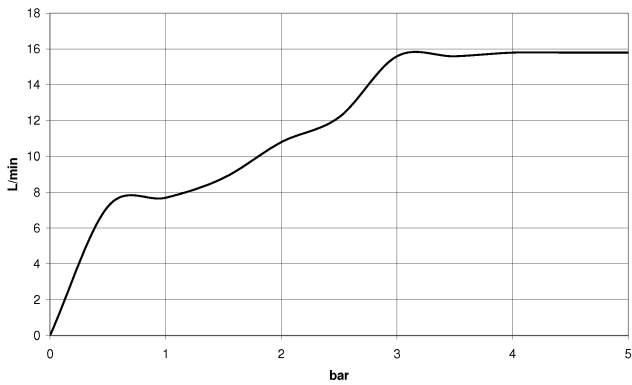

TARA Hand shower set with individual rosettes - Brushed Durabronz (23kt Gold)

TARA

27 802 892

- COMPACT RAIN, max. flow rate 15 l/min (at 3 bar)
- with anti-scale system
- 1/2" shower outlet
- rosette for wall elbow Ø 55mm
- rosette for shower holder Ø 55mm
- metal shower hose 1250mm with integrated anti-twist protection
- 1/2" wall elbow
- WRAS 2307038

TARA Hand shower set with individual rosettes - Brushed Durabronz (23kt Gold)

TARA

27 802 892

Recommended miscellaneous

Concealed wall elbow -

35 085 970 90

- max. recess depth 163 mm
- min. recess depth 90 mm

27 802 892
mm [inches]

Flow rate chart

Codes & Standards

DIN 4109

EN 1717

ISO 3822

Scottish Water
Byelaws

UK Water Supply
Regulations