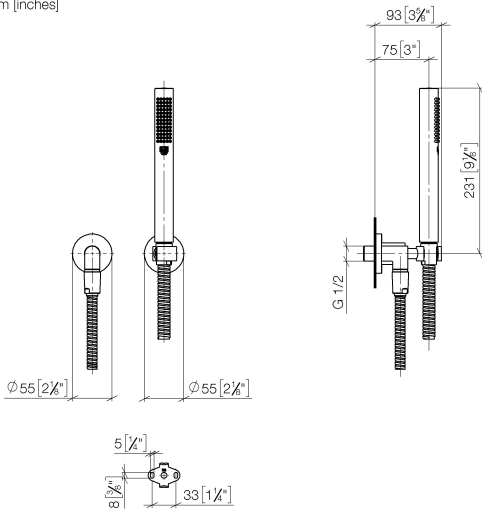

TARA Hand shower set with individual rosettes - Brushed Durabronz (23kt Gold)

TARA

27 802 892

- COMPACT RAIN, max. flow rate 15 l/min (at 3 bar)
- with anti-scale system
- 1/2" shower outlet
- rosette for wall elbow Ø 55mm
- rosette for shower holder Ø 55mm
- metal shower hose 1250mm with integrated anti-twist protection
- 1/2" wall elbow
- WRAS 2307038

TARA Hand shower set with individual rosettes - Brushed Durabronz (23kt Gold)

TARA

27 802 892

Recommended miscellaneous

Concealed wall elbow -

35 085 970 90

- max. recess depth 163 mm
- min. recess depth 90 mm

27 802 892
mm [inches]

Flow rate chart

Codes & Standards

DIN 4109

EN 1717

ISO 3822

Scottish Water
Byelaws

UK Water Supply
Regulations

TARA

27 802 892

Product version up to 6/3/2020

Product version from 6/3/2020

TARA Hand shower set with individual rosettes - Brushed Durabrass (23kt Gold)

TARA

27 802 892

Spare parts list