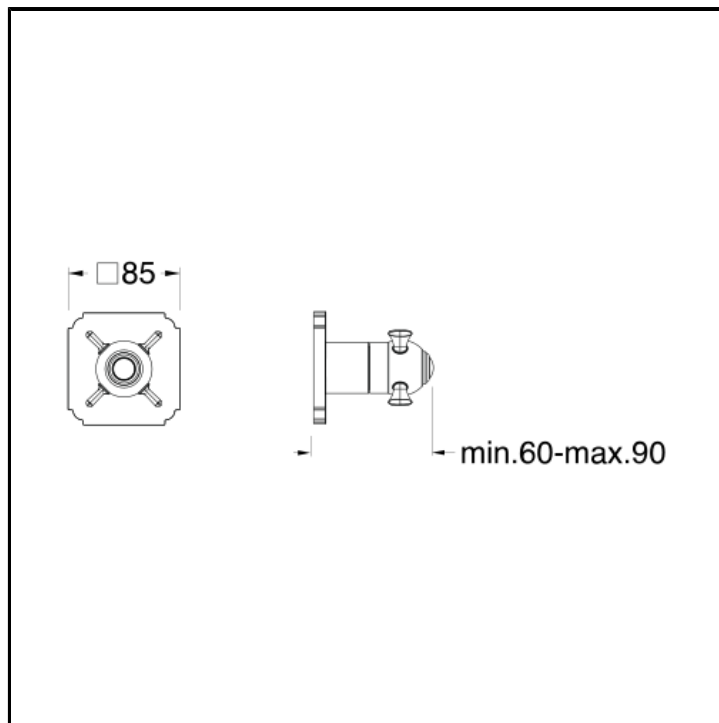

Shut-off tap external parts for CRICS770 with 2 outlets and metal plate

FINITURE

-  Chrome
-  Brushed metallic
-  Yellow gold oro
-  PVD polished rose gold
-  PVD brushed rose gold
-  Brushed old brass

CHARACTERISTICS