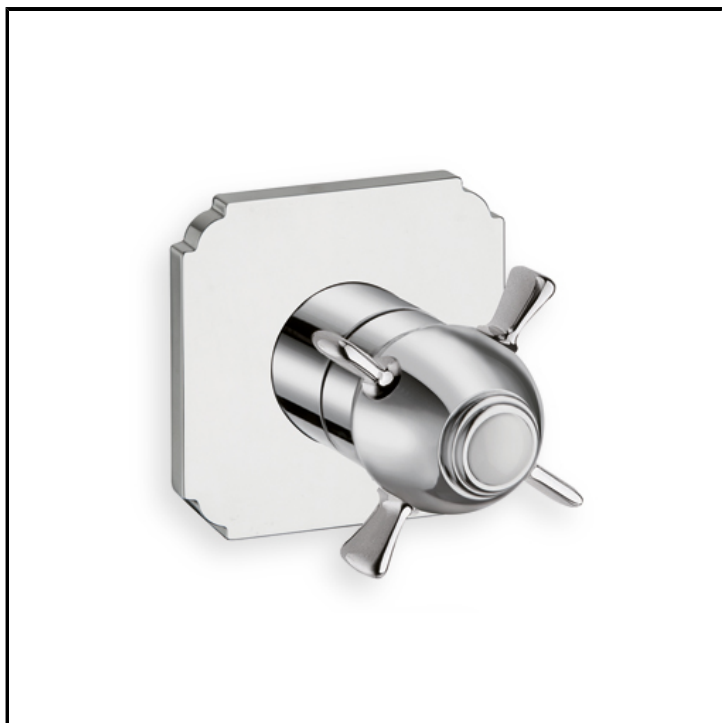

Shut-off tap external parts for CRICS770 with 2 outlets and metal plate

FINITURE

-  Chrome
-  Brushed metallic
-  Yellow gold oro
-  PVD polished rose gold
-  PVD brushed rose gold
-  Brushed old brass

CHARACTERISTICS

-

COMMAND

- Thermostatic

INSTALLATION

- Wall

TPOLOGY

-

ENVIRONMENT