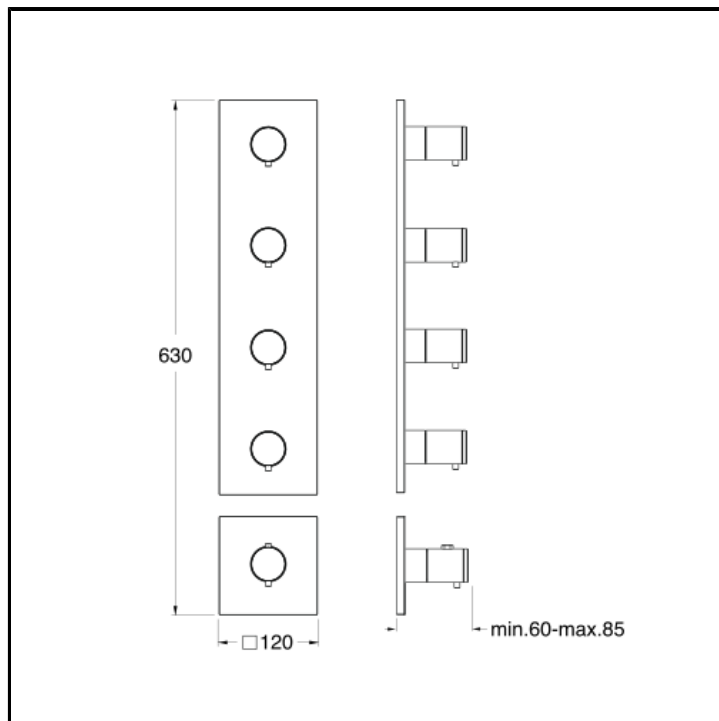

Thermostatic mixer external parts for CRICS704 with metal plate