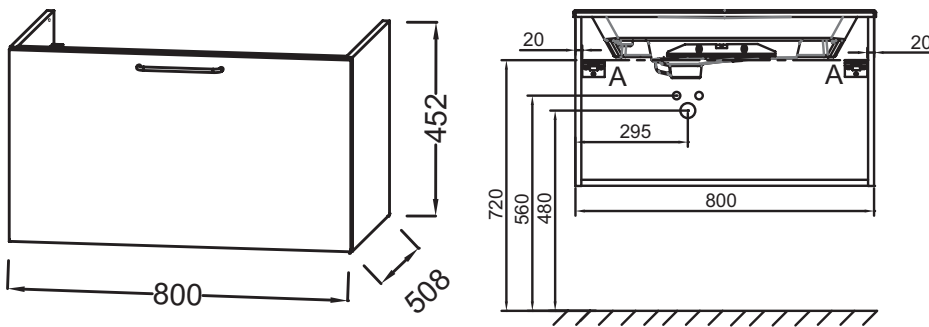

EB2512-R5

Collection: ODÉON RIVE GAUCHE

Finish*:

Main features:

Features

- DIMENSIONS: 80 x 50.80 x 45.20 cm
- MATERIAL: Lacquer or melamine
- NORMS AND REGULATION: NF
- VERSION: Chrome handle
- INSIDE FINISH: Grey
- ADDITIONAL INFORMATION: tap, vanity top/basin and fixings set not included

Installation benefits

- EASY INSTALLATION: Assembled cabinet

Required products

- EB2564: Vanity top frosted glass 101 cm
- EXAW112-Z: Vanity top 80 cm

Optional products

- EB1555: Electrical outlet
- EB2568: Pair of feet H12 cm
- E90011: Vessel basin 39 cm

Technical drawing

Product Specification: Base unit for vanity top 80 cm, 1 upper drawer, chrome handle. EB2512-R5. Collection: ODÉON RIVE GAUCHE. DIMENSIONS: 80 x 50.80 x 45.20 cm. WEIGHT: 21.7 kg. MATERIAL: Lacquer or melamine. INSTALLATION TYPE: Wall-hung. NORMS AND REGULATION: NF. STORAGE TYPE: Drawer. VERSION: Chrome handle. HANDLE : Attached wire handle. INSIDE FINISH: Grey. FIXING: Installer selects fixings set according to wall support. ADDITIONAL INFORMATION: tap, vanity top/basin and fixings set not included.