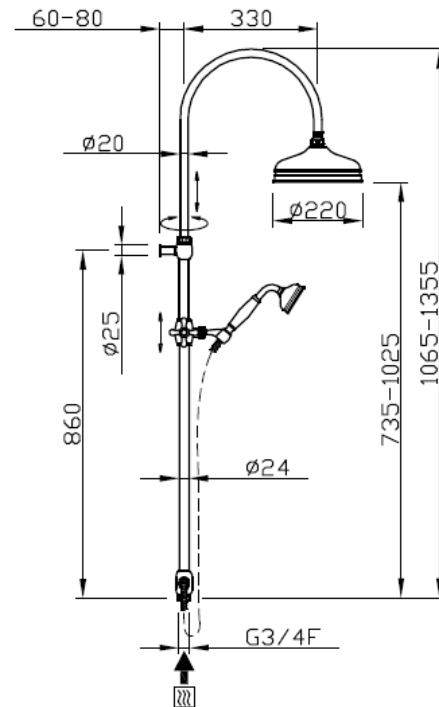

Telescopic colonial 3/4" connection

Telescopic colonial 3/4" connection
30026-NKSP

TECHNICAL INFORMATION

Traditional telescopic and turning shower column with adjustable mounting with articulated shower holder, diverter and 3/4" connection. Ø220 non-liming inspectable and serviceable traditional shower head in brass/stainless steel. Brass inspectable and serviceable traditional one jet shower. Brass double spiral flexible hose cm 150. BRUSHED NICKEL

Flow rate:

? Doccia o soffione?

PICTURE

SPARE PARTS

FEATURES

Rain jet

Non-liming

adjustable
telescopic shower
column

TECHNICAL DRAWING

FINISHINGS