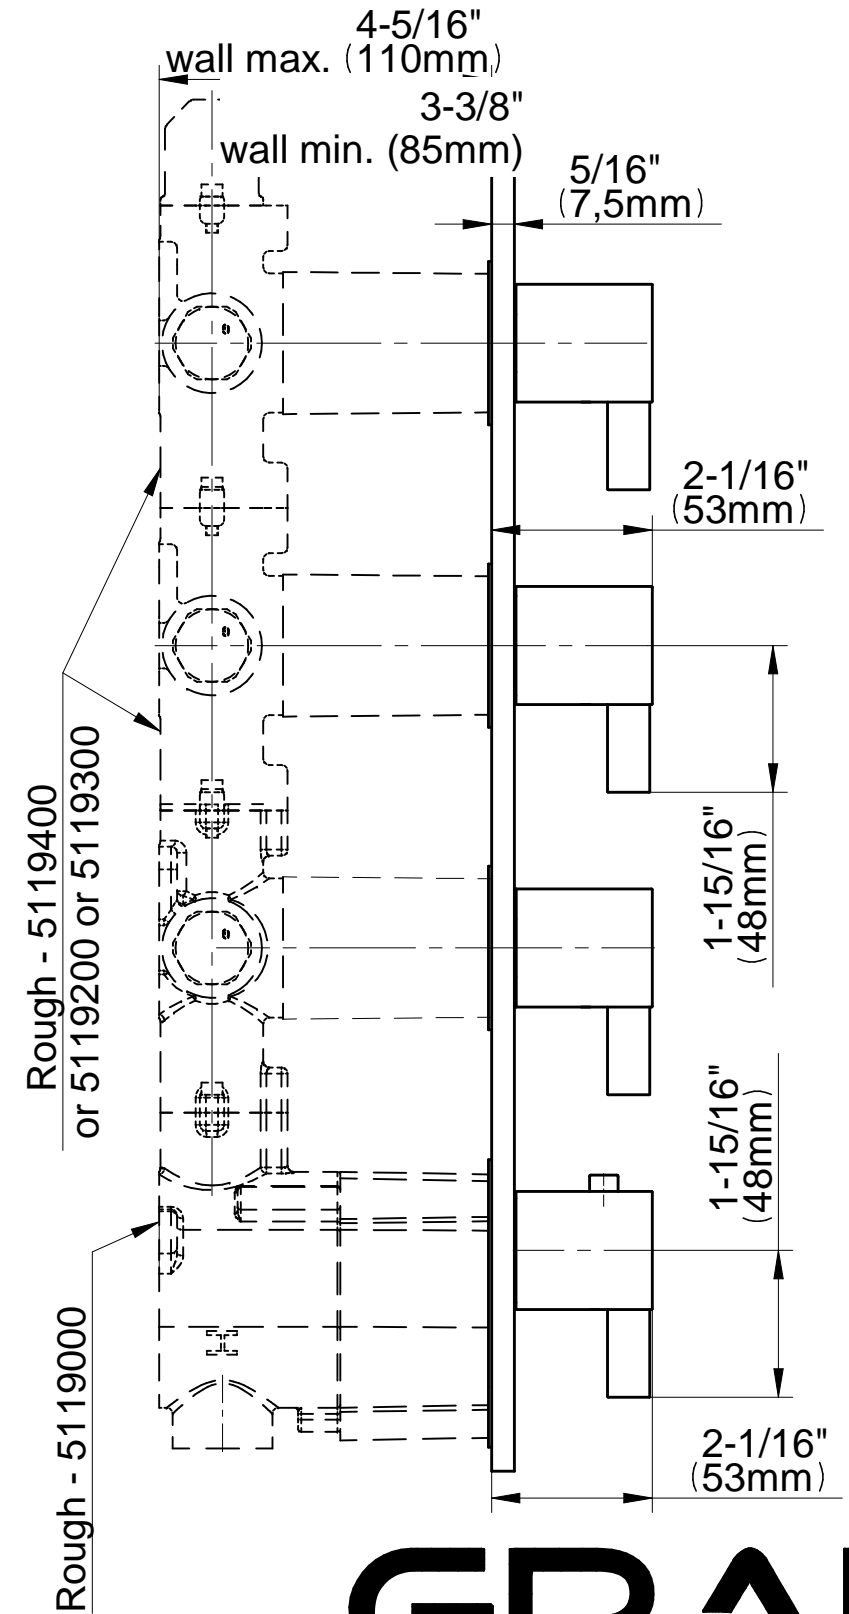

5173800

Qubic Tre Series

GRAFF[®]
CUTTING EDGE DESIGN