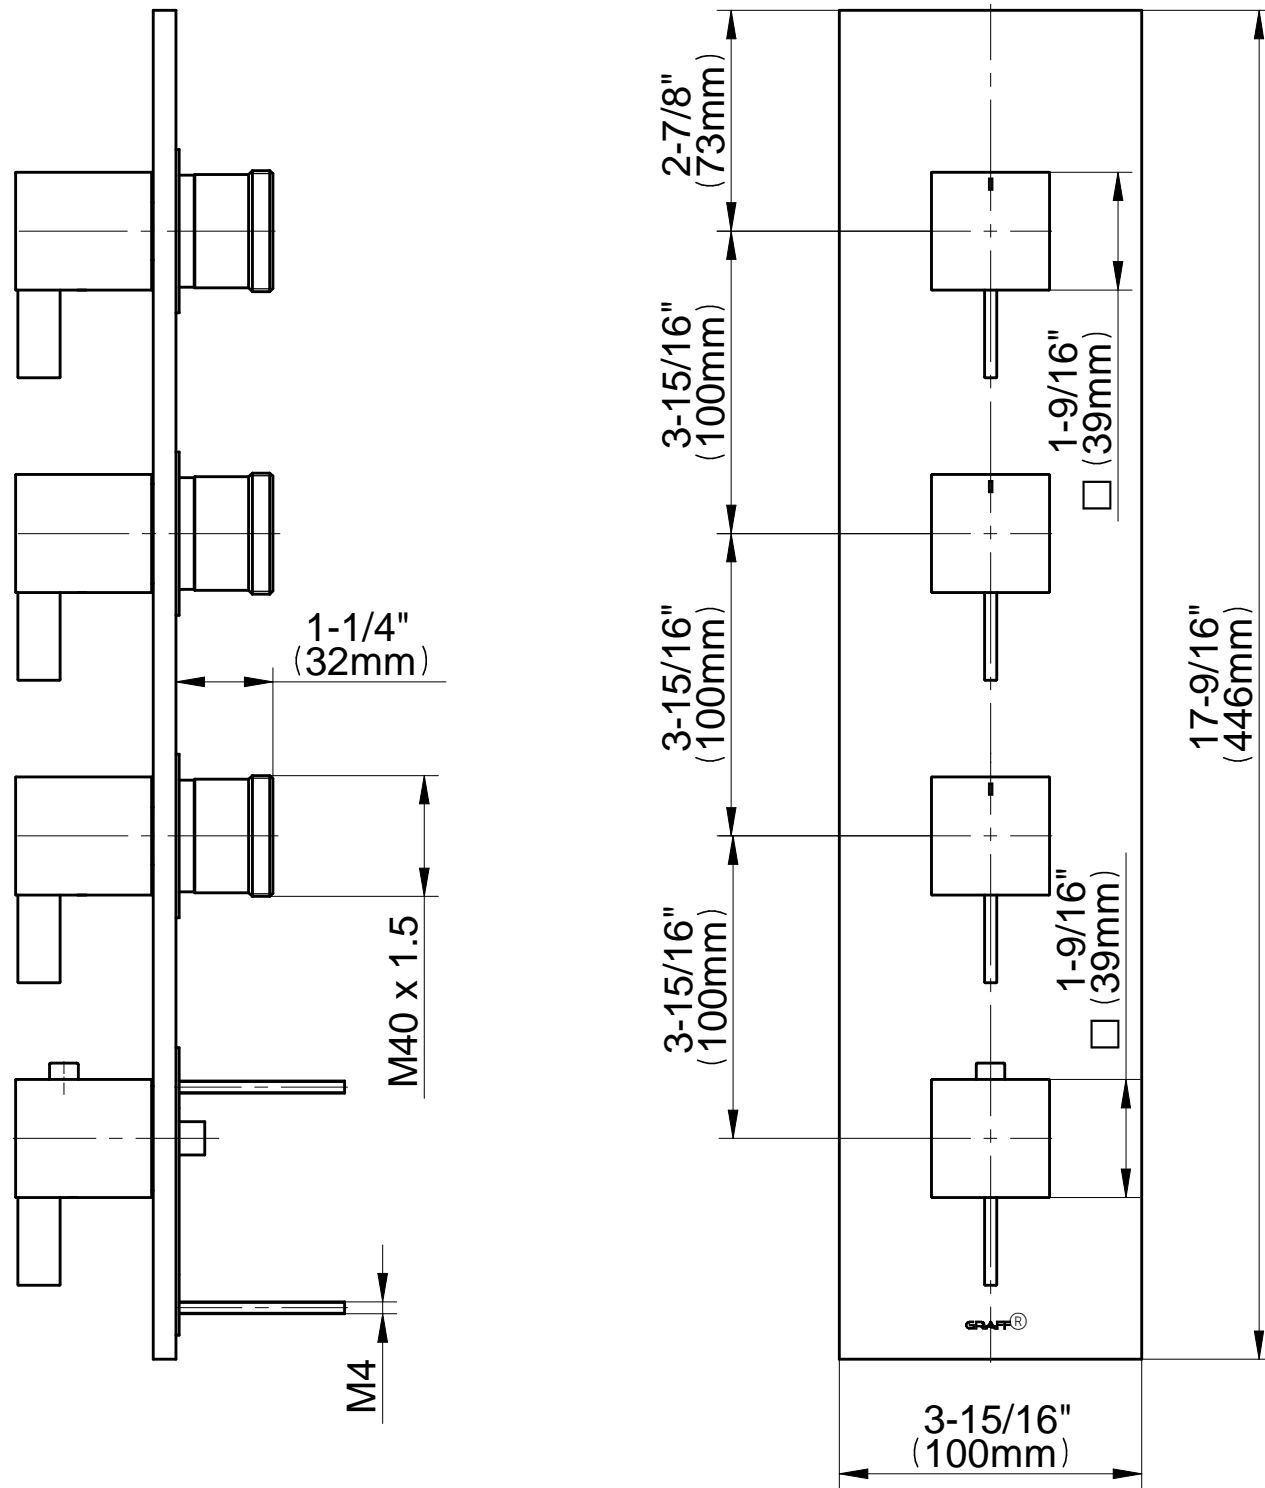

5173800

Qubic Tre Series

GRAFF[®]
CUTTING EDGE DESIGN