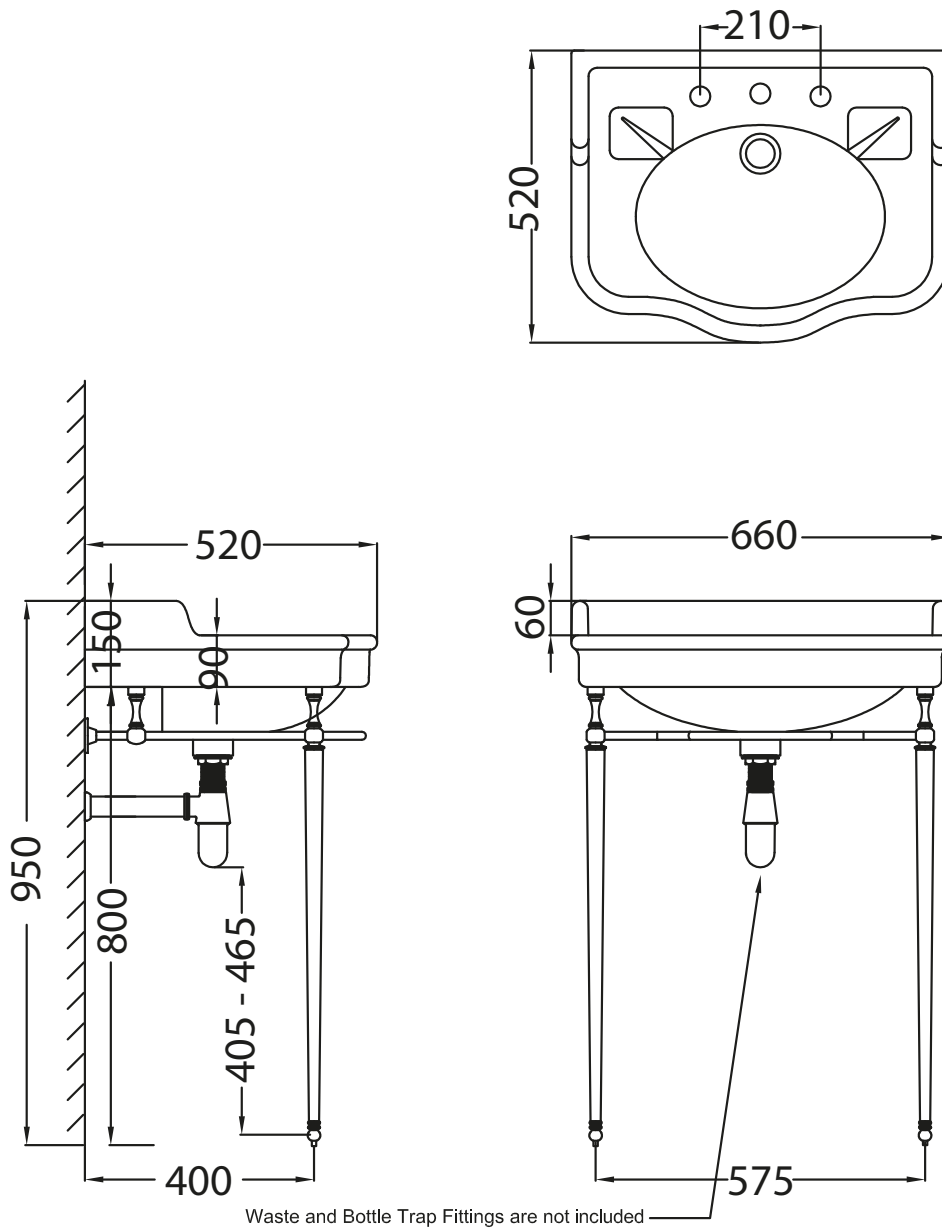

Catchpole & Rye

Saracens Dairy,
Pluckley,
Kent. U.K.
TN27 0SA.
TEL: +44 (0)1233 840840
EMAIL: info@catchpoleandrye.com

Product Range:
Basins and Washstands

Product Name:
The Empress 660mm Basin on Frame

DIMENSIONAL DATA SHEET DATE: AUGUST 2018

NOTES:
DIMENSIONS IN MILLIMETRES.
WHILST EVERY EFFORT IS MADE TO ENSURE THE ACCURACY OF THESE DATA SHEETS THEY ARE SUBJECT TO CHANGE WITHOUT NOTICE AS PART OF THE COMPANY'S PRODUCT DEVELOPMENT PROCESS.