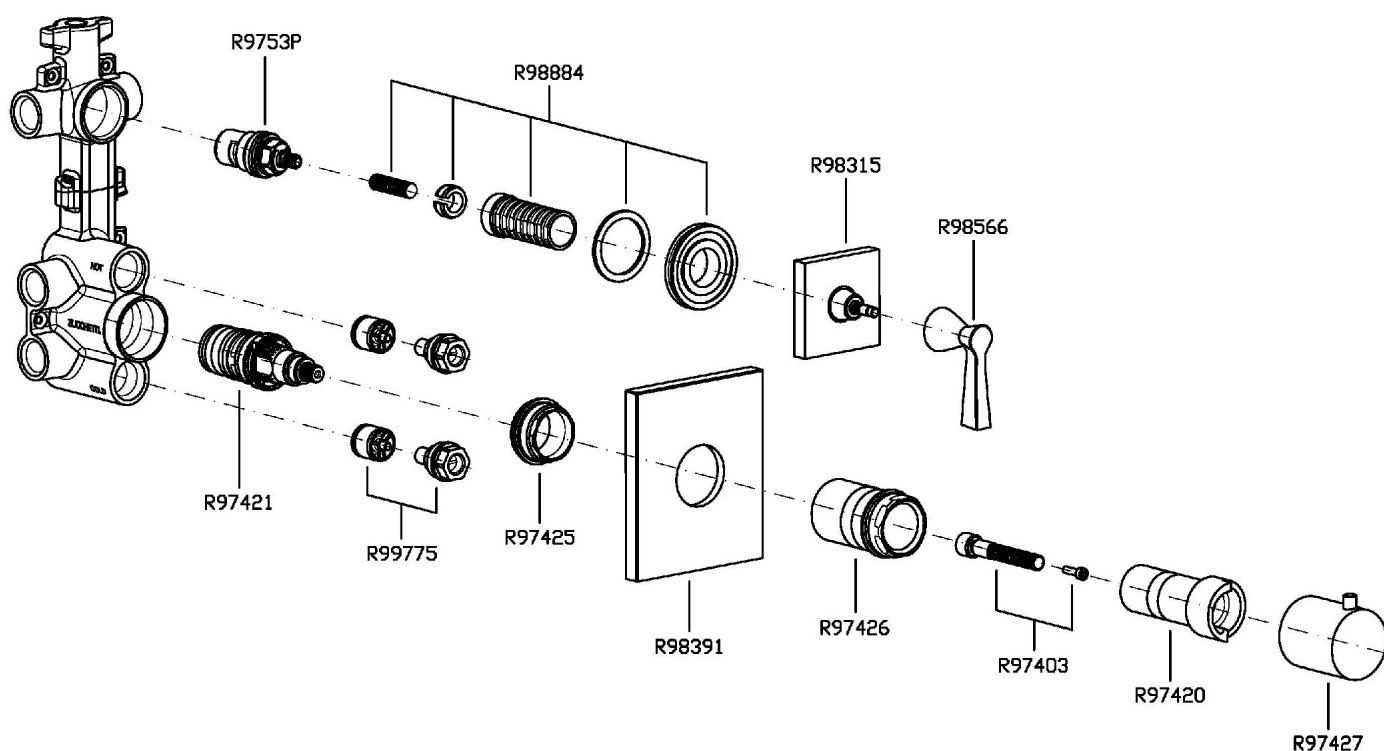

BELLAGIO

ZB2661

Esplosi / Exploded