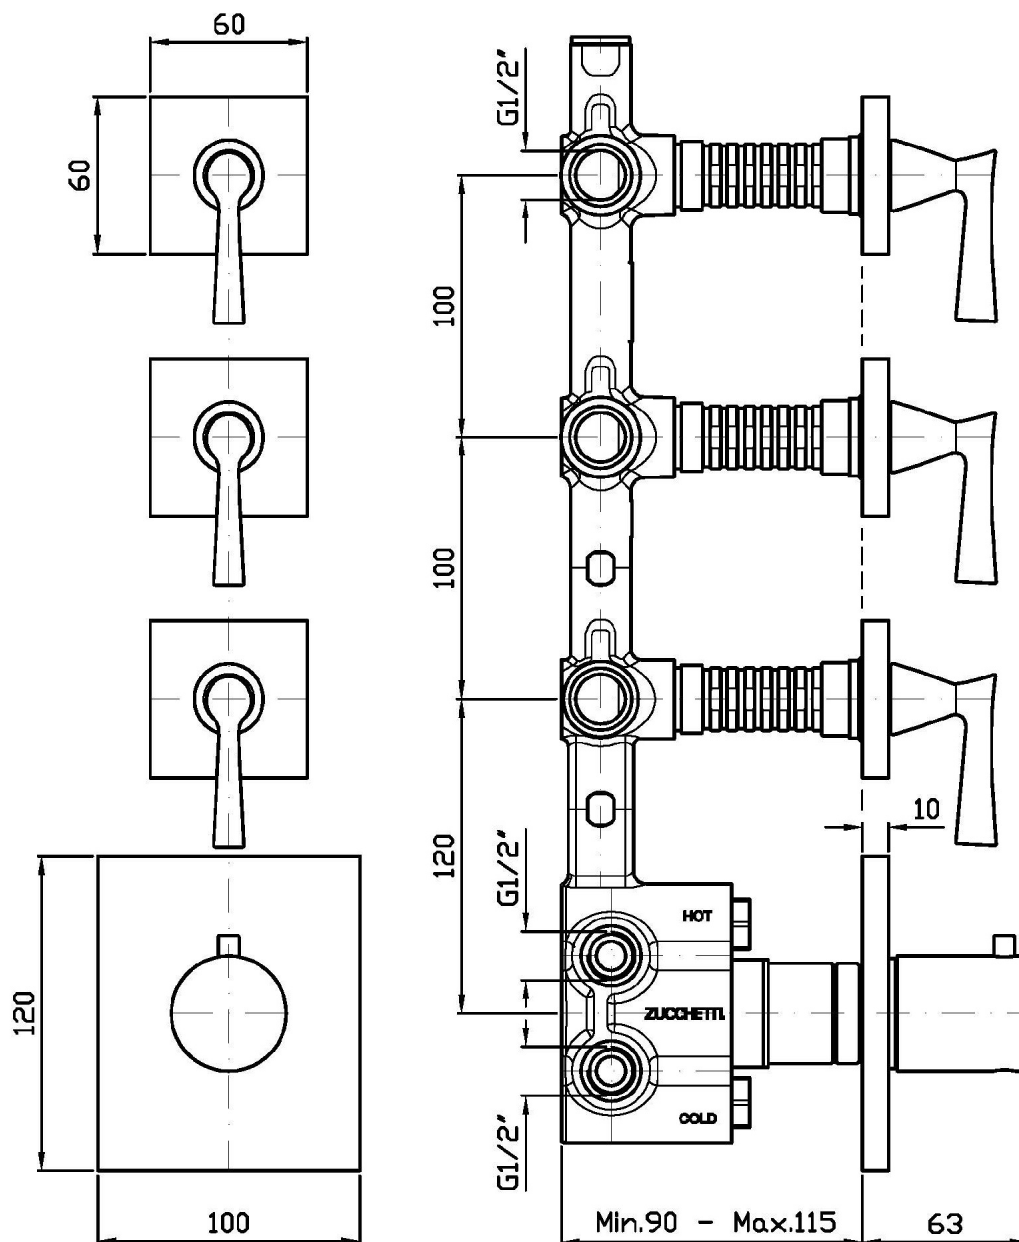

## BELLAGIO

ZB2661

Termostatico incasso doccia con 3 rubinetti d'arresto. / Built-in thermostatic shower mixer with 3 stop valves.

Termostatico incasso doccia da 1/2", con 3 rubinetti d'arresto.

1/2" built-in thermostatic shower mixer with 3 stop valves.

## BELLAGIO

ZB2661

Disegno Complessivo / Overall Drawing

### ZB2661 Pesì e Misure / Weights and Sizes

Peso ( Kg ) Weight ( lb )	3,00 ( Kg )	6,61 ( lb )
Volume test ( dc3 ) - ( in3 )	11,01 ( dc3 )	671,87 ( in3 )
h ( mm ) - ( in )	90,00 ( mm )	3,54 ( in )
L1 ( mm ) - ( in )	335,00 ( mm )	13,19 ( in )
L2 ( mm ) - ( in )	365,00 ( mm )	14,37 ( in )