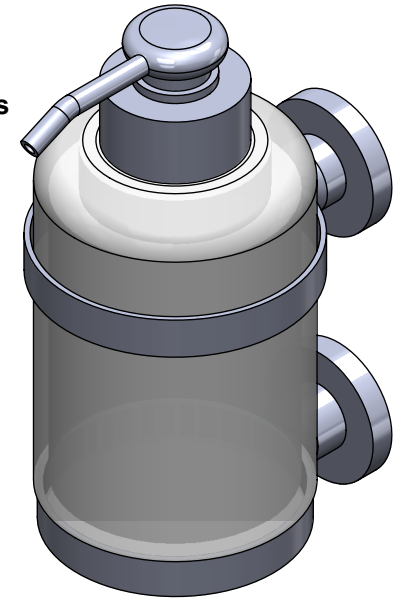

Alliance

Ref. C29-530

CRISTAL & BRONZE

PARIS • 1937

23/11/2020-1