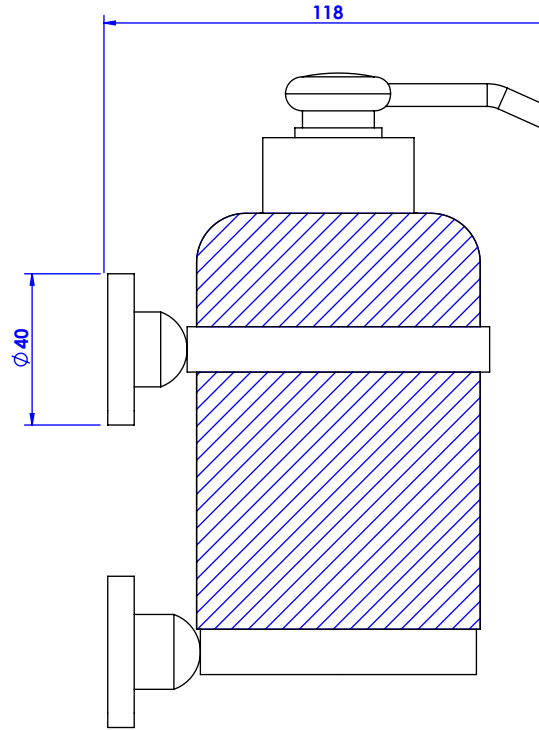

Collections : Star & Alliance

Distributeur de savon liquide mural. GM, cristallin, cont.360ml.

Wall-mounted soap dispenser. large size, cristallin, cont.360ml.

Star

Ref. C31-530

Star Lisse

Ref. C32-530

Star à Manettes