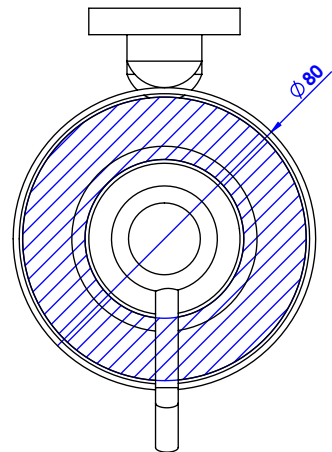

Collections : Star & Alliance

Distributeur de savon liquide mural. GM, cristallin, cont.360ml.

Wall-mounted soap dispenser. large size, cristallin, cont.360ml.

Star

Ref. C31-530

Star Lisse

Ref. C32-530

Star à Manettes