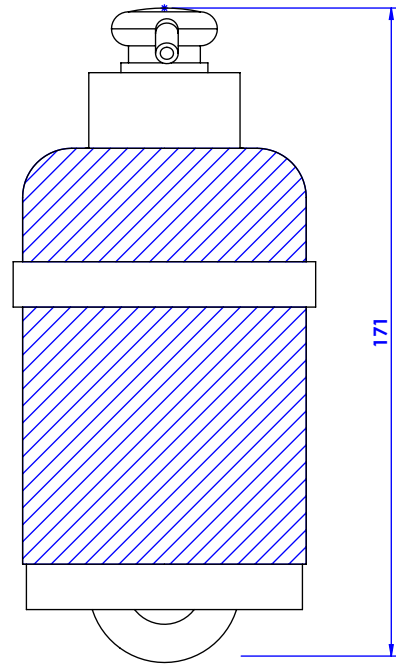

Collections : Star & Alliance

Distributeur de savon liquide mural. GM, cristallin, cont.360ml.

Wall-mounted soap dispenser. large size, cristallin, cont.360ml.

Star

Ref. C31-530

Star Lisse

Ref. C32-530

Star à Manettes