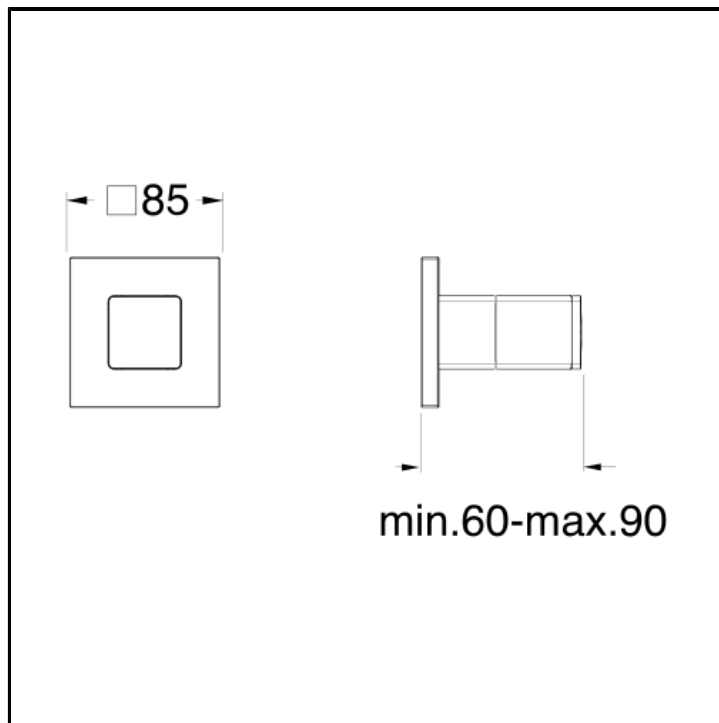

Shut-off tap external parts for CRICS770 with 2 outlets and metal plate