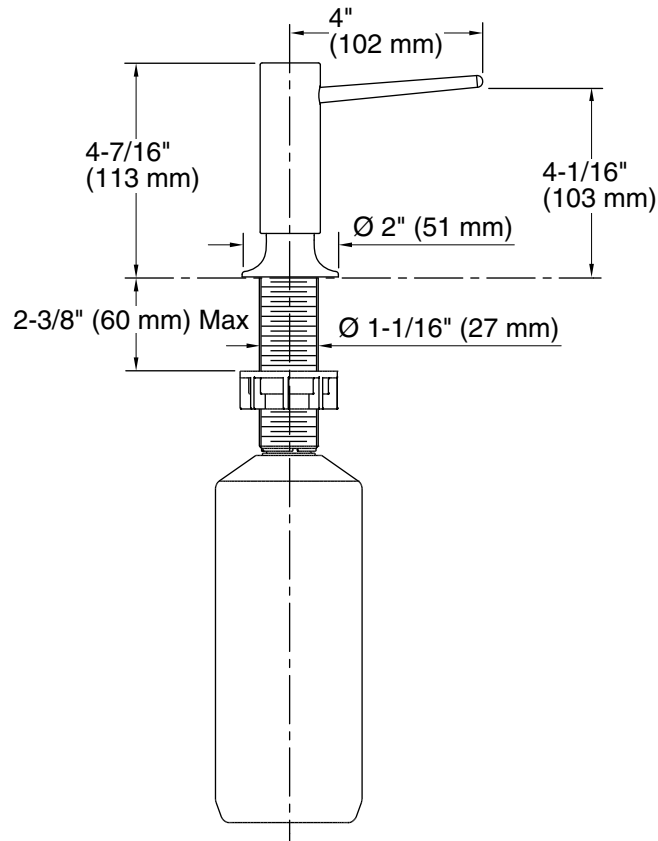

Soap/Lotion Dispenser K-1995

Features

- Holds up to 16 ounces of soap or lotion; refillable from top.
- Solid brass construction for durability and reliability.
- Greater thread length is suitable for use with thicker countertops.
- Coordinates with contemporary-style faucets.

Color	Code	Description
	CP	Polished Chrome
	SN	Vibrant® Polished Nickel
	BN	Vibrant® Brushed Nickel
	VS	Vibrant® Stainless
	BL	Matte Black

Technical Information

All product dimensions are nominal.

Material: Brass