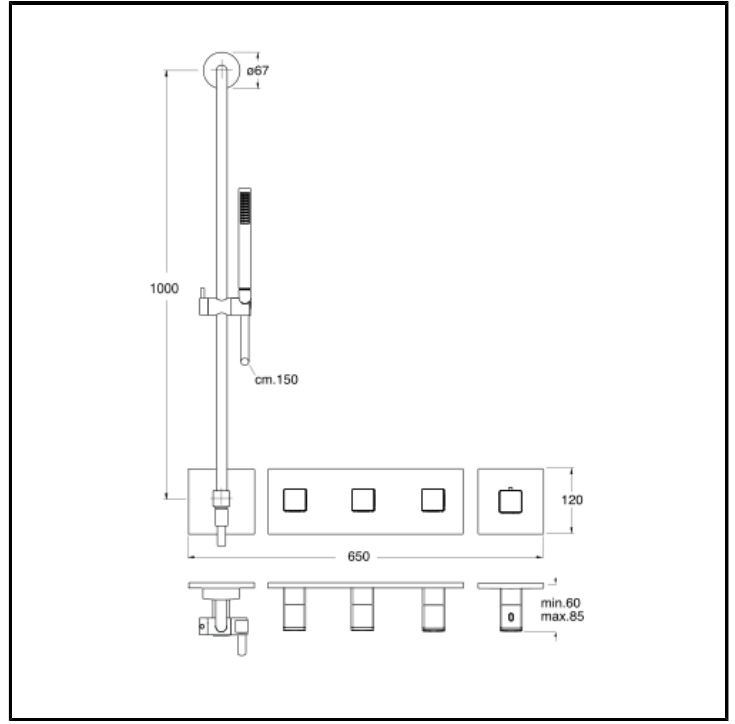

# CRIXQ768

**CRISTINA**  
RUBINETTERIE

Thermostatic mixer external parts for CRICS719 with sliding bar, anti-lime hand shower, LONG LIFE flexible hose and metal plate