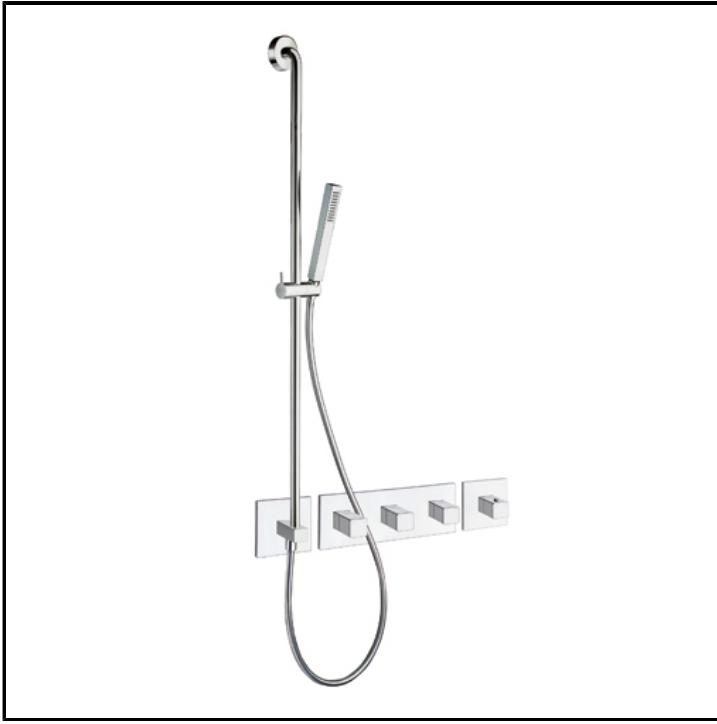

# CRIXQ768

**CRISTINA**  
RUBINETTERIE

Thermostatic mixer external parts for CRICS719 with sliding bar, anti-lime hand shower, LONG LIFE flexible hose and metal plate

## FINITURE

 Chrome