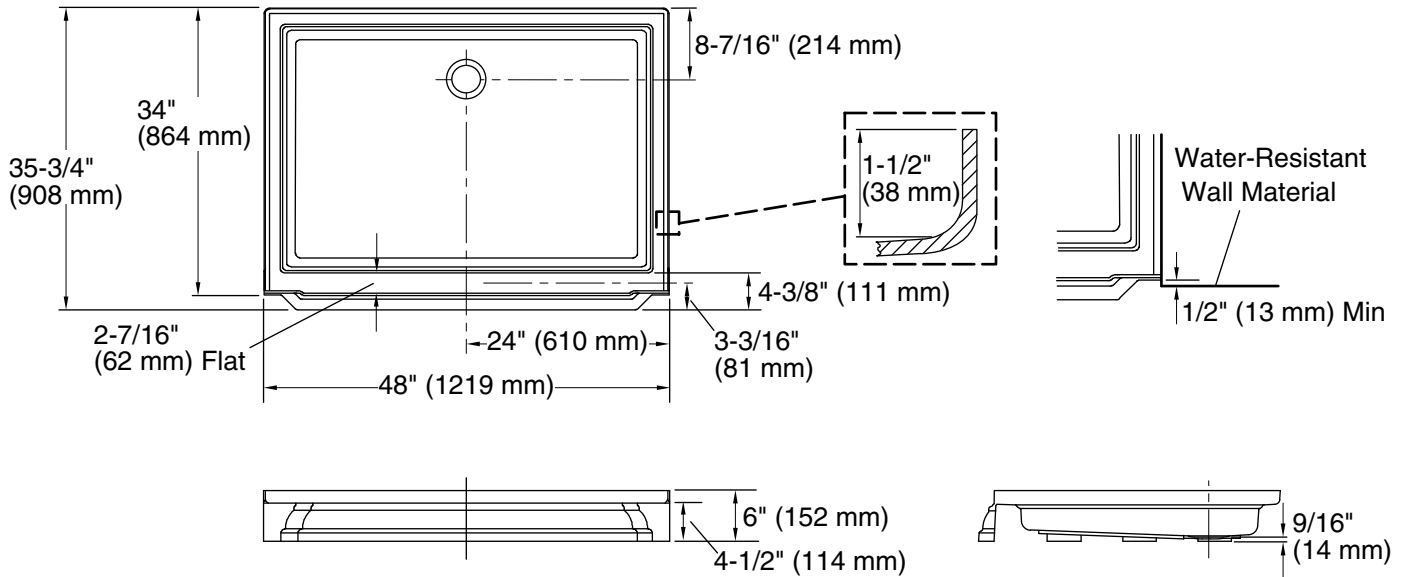

Technical Information

All product dimensions are nominal.

Installation:	Three-wall alcove
Drain location:	Center rear
Weight:	35 lbs (15.9 kg)
Minimum floor load:	20 lbs/ft² (97.6 kg/m²)

Notes

- Measure your actual product for rough-in details.
- Install this product according to the installation instructions.
- Shimming may be required to level the fixture.
- The fixture is not drilled for supply fittings.
- Stud opening tolerance is + 1/4" (6 mm), - 0" (0 mm).