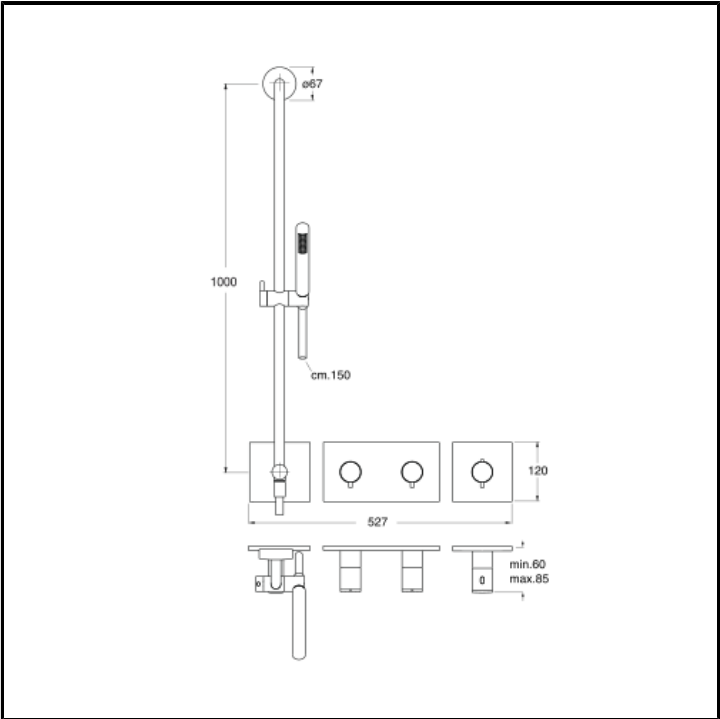

CRIXT766

Thermostatic mixer external parts for CRICS718 with sliding bar, anti-lime hand shower, LONG LIFE flexible hose and metal plate

FINITURE

 Chrome

CHARACTERISTICS

-
-

FEATURES FROM TECHNOLOGIES

-

COMMAND

- Thermostatic

INSTALLATION

- Wall

TPOLOGY

-
-

ENVIRONMENT

- Bathroom