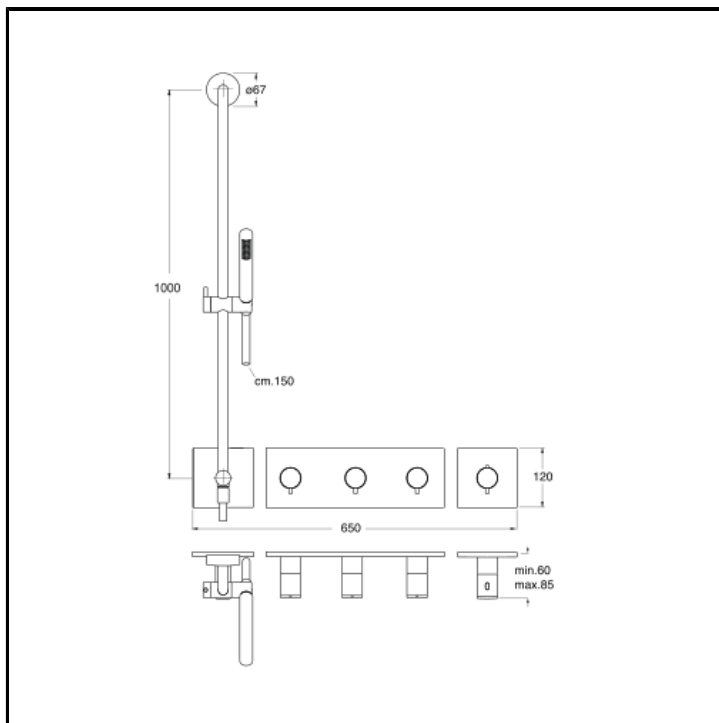

CRIXT768

CRISTINA
RUBINETTERIE

Thermostatic mixer external parts for CRICS719 with sliding bar, anti-lime hand shower, LONG LIFE flexible hose and metal plate

FINITURE

 Chrome

CHARACTERISTICS

-
-

FEATURES FROM TECHNOLOGIES

-

COMMAND

- Thermostatic

INSTALLATION

- Wall

TPOLOGY

-
-

ENVIRONMENT