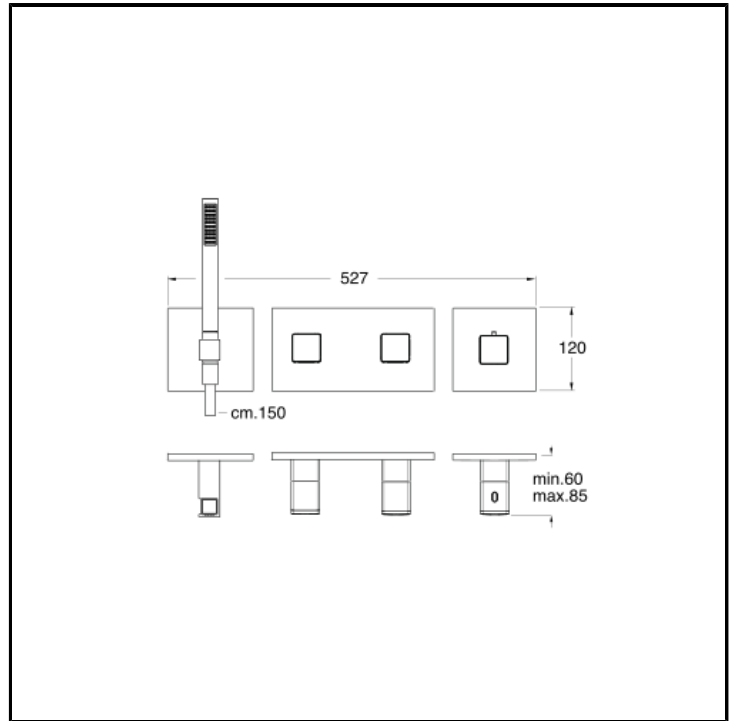

CRIXQ767

Thermostatic mixer external parts for CRICS718 with anti-lime hand shower, LONG LIFE flexible hose and metal plate

FINITURE

-  White matt
-  Chrome
-  Polished black chrome
-  Brushed black chrome
-  Polished metallic
-  Brushed metallic
-  Black matt
-  PVD polished rose gold
-  PVD brushed rose gold

CHARACTERISTICS

- Hand shower
-

FEATURES FROM TECHNOLOGIES

-

COMMAND

- Thermostatic

INSTALLATION

- Wall