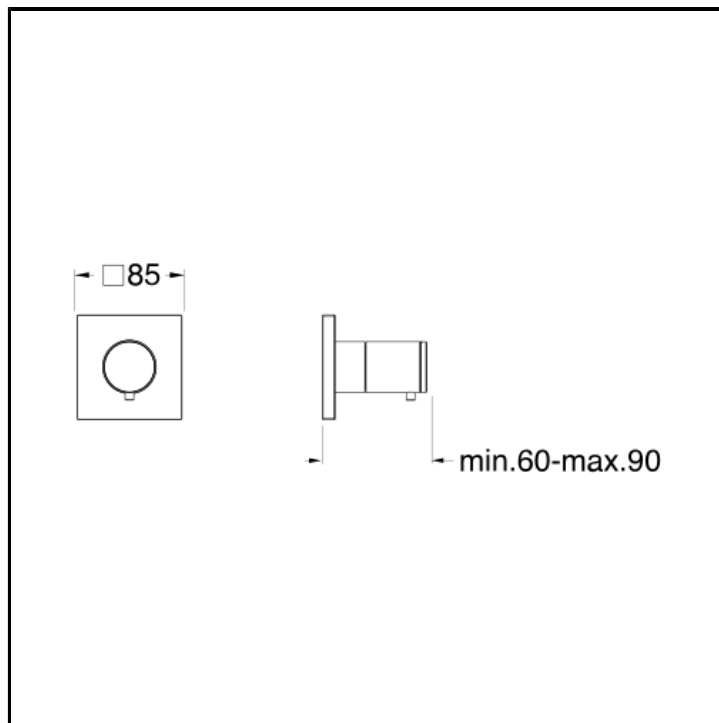

Shut-off tap external parts for CRICS770 with 2 outlets and metal plate

FINITURE

-  White matt
-  Chrome
-  Polished black chrome
-  Brushed black chrome
-  Polished metallic
-  Brushed metallic
-  Black matt
-  Yellow gold oro
-  PVD polished rose gold
-  PVD brushed rose gold

CHARACTERISTICS

-

COMMAND

- Thermostatic

INSTALLATION

- Wall

TPOLOGY

-