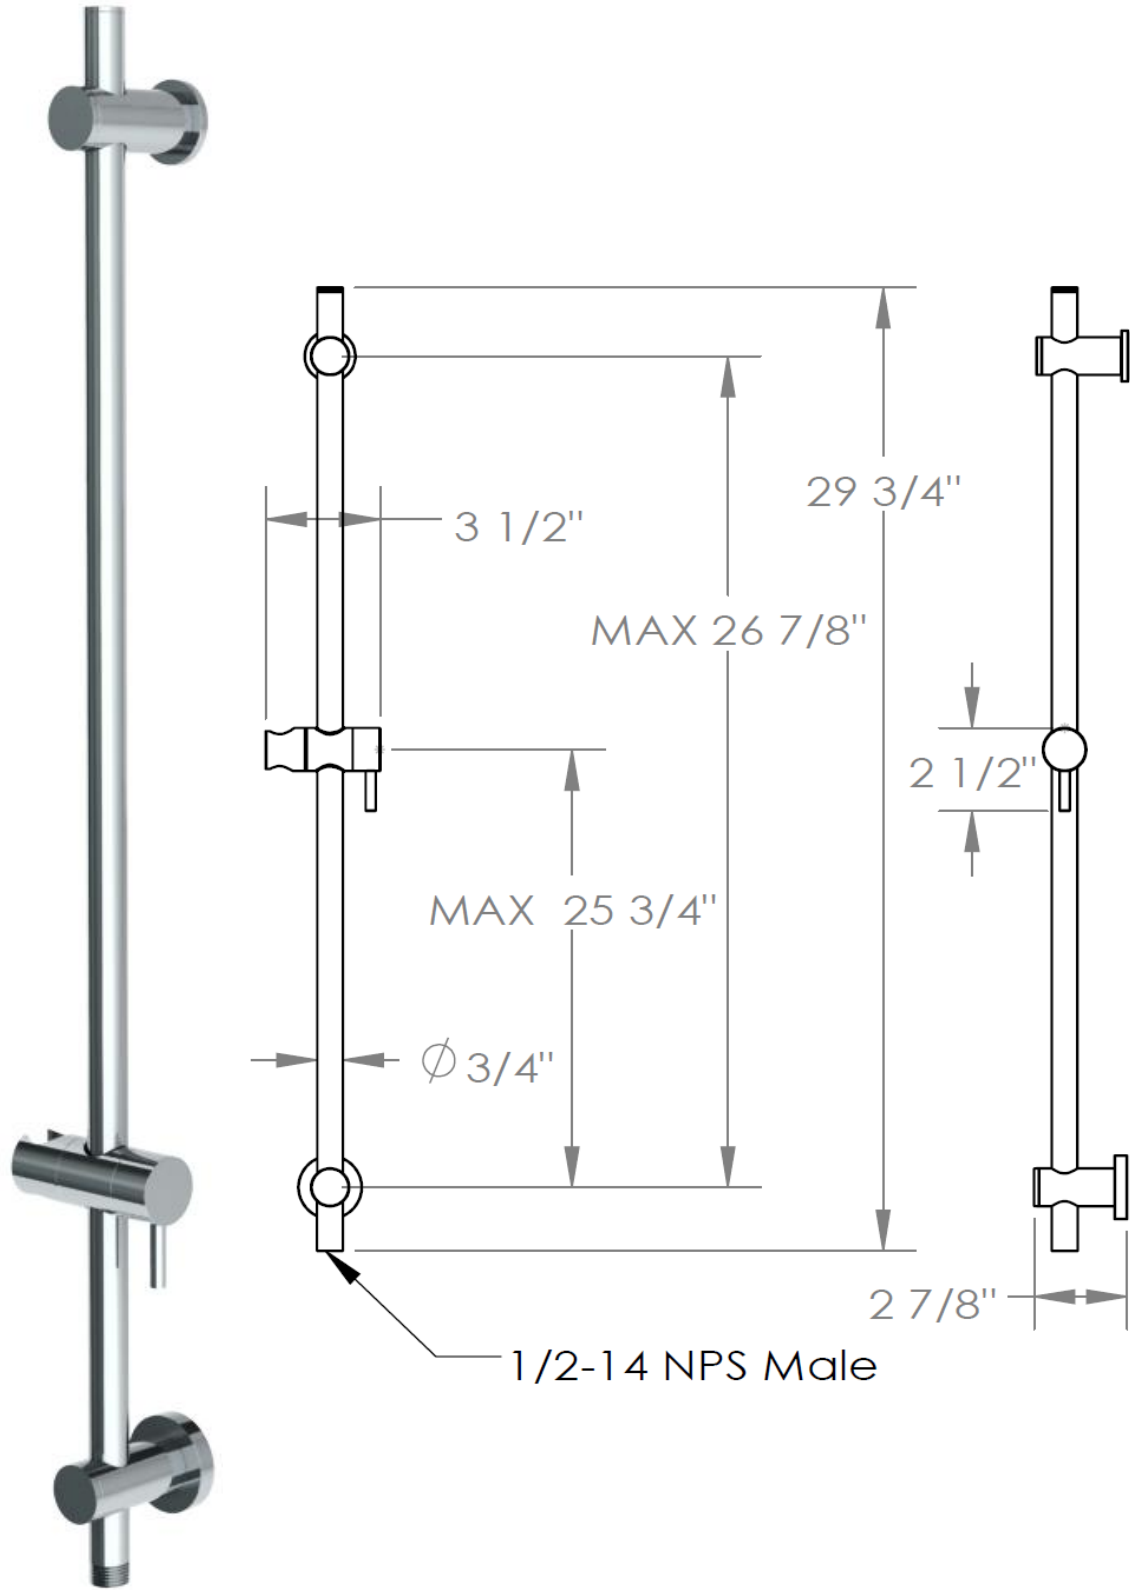

**PB-3524**

**Wall Positioning Bar with Wall Outlet**

**WATERMARK DESIGNS 1/5/2015**