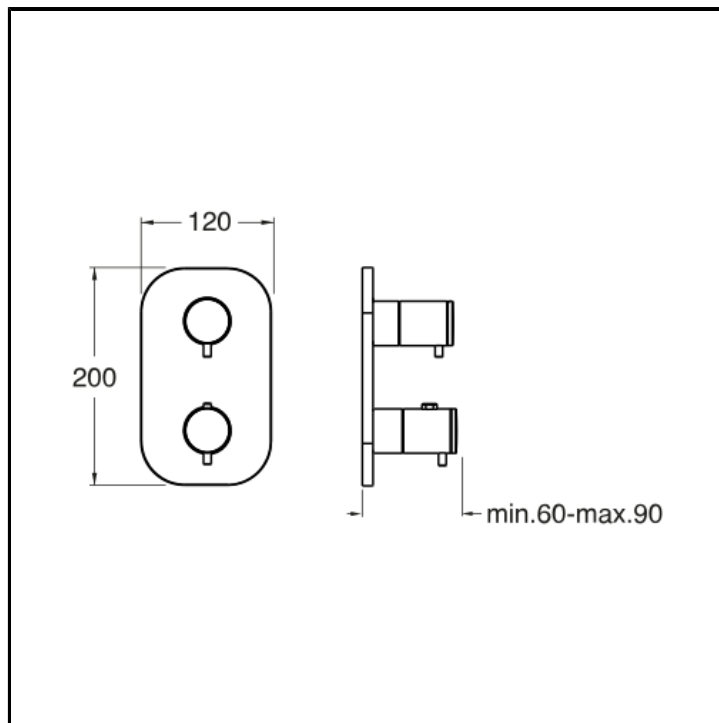

Thermostatic shower/bath mixer external parts for CRICS800 with 1 outlet shut-off valve

FINITURE

 Brushed stainless steel AISI

CHARACTERISTICS

-

COMMAND

- Thermostatic

INSTALLATION