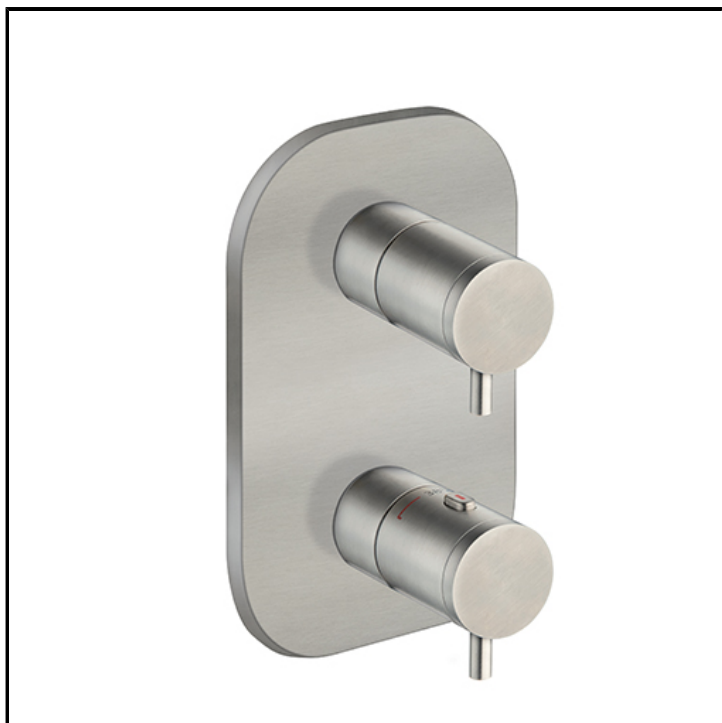

Thermostatic shower/bath mixer external parts for CRICS800 with 1 outlet shut-off valve

FINITURE

 Brushed stainless steel AISI

CHARACTERISTICS

-

COMMAND

- Thermostatic

INSTALLATION

- Wall

TPOLOGY

-
-

ENVIRONMENT

- Bathroom