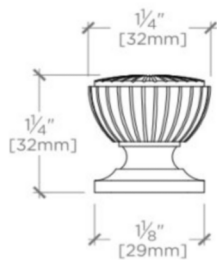

### PRODUCT FEATURES

---

Solid Brass

Lost Wax Cast

Made in the USA

Includes per fixing: 8-32 1" Truss Head Machine Screw, Combo, Slotted and 8-32 1 1/2" Truss Head Machine Screw, Combo, Slotted

## FORO

Foro 1 1/4" Fluted Knob

FRHW02

TOP VIEW SCALE: 6"=1'-0"

ISO VIEW SCALE: 6"=1'-0"

FRONT VIEW SCALE: 6"=1'-0"

SIDE VIEW SCALE: 6"=1'-0"