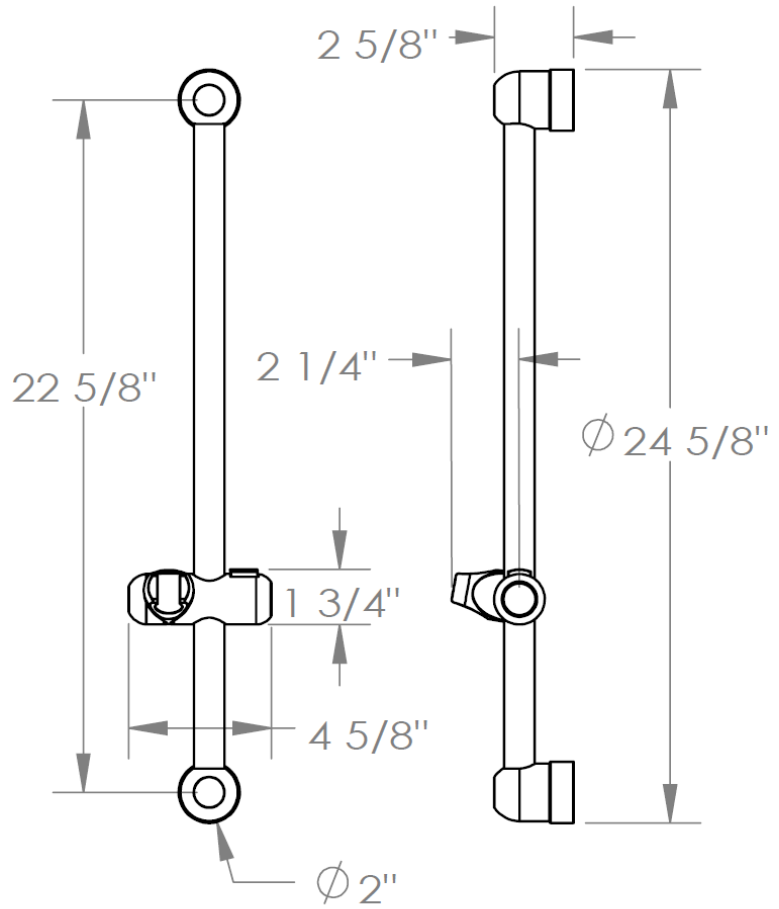

PB-5524
Wall Positioning Bar

WATERMARK DESIGNS 3/12/2015