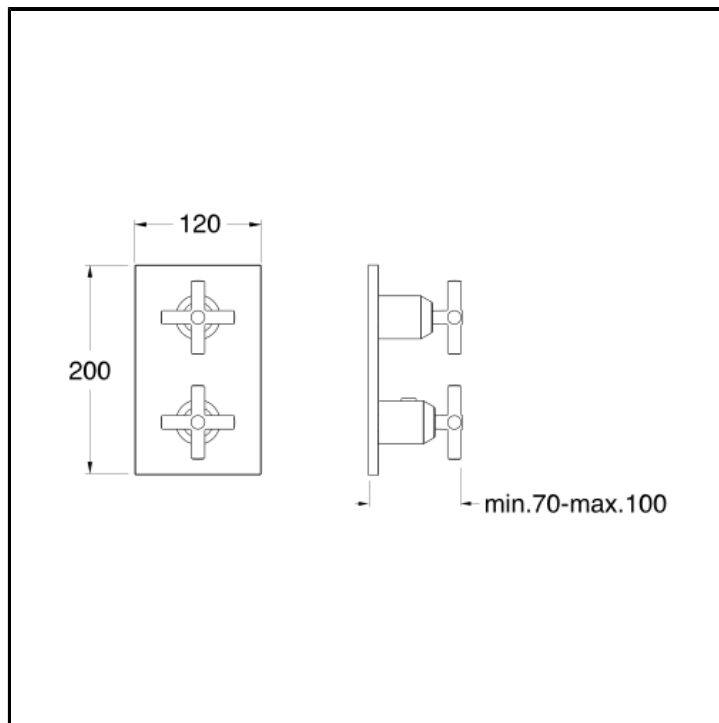

Thermostatic shower/bath mixer external parts for CRICS800 with 1 outlet shut-off valve and metal plate

FINITURE

- White matt
- Chrome
- Polished black chrome
- Brushed black chrome
- Polished metallic
- Brushed metallic
- Black matt
- Yellow gold oro
- PVD polished rose gold
- PVD brushed rose gold
- Brushed old brass

CHARACTERISTICS

-

COMMAND

- Thermostatic

INSTALLATION

- Wall

TPOLOGY

-
-