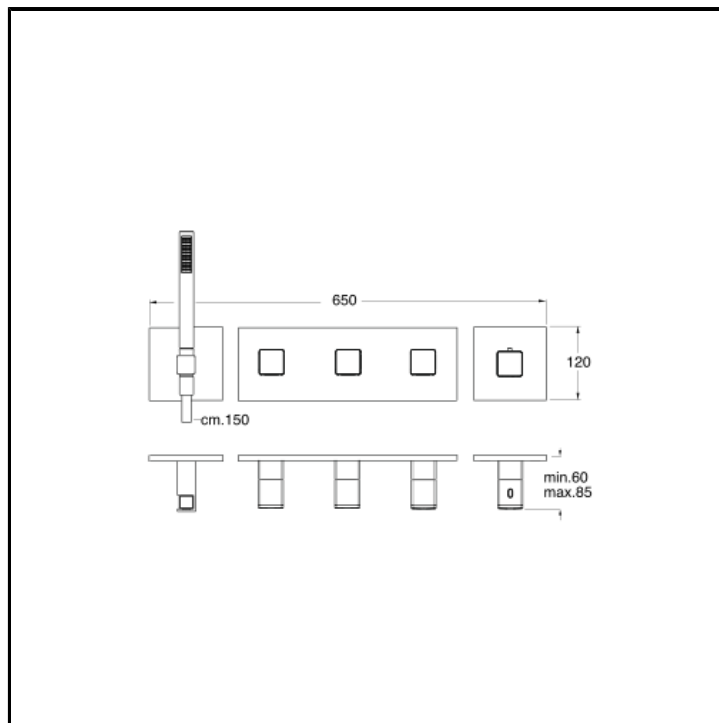

CRIXQ769

Thermostatic mixer external parts for CRICS719 with anti-lime hand shower, LONG LIFE flexible hose and metal plate

FINITURE

-  White matt
-  Chrome
-  Polished black chrome
-  Brushed black chrome
-  Polished metallic
-  Brushed metallic
-  Black matt
-  PVD polished rose gold
-  PVD brushed rose gold