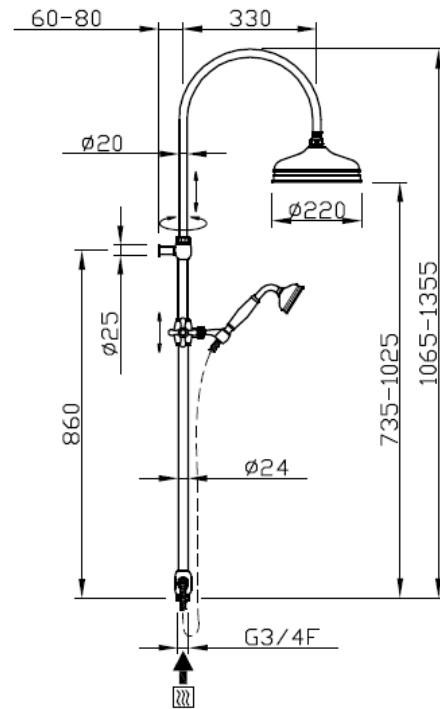

## TECHNICAL INFORMATION

Traditional telescopic and turning shower column with adjustable mounting with articulated shower holder, diverter and 3/4" connection. Ø220 non-liming inspectable and serviceable traditional shower head in brass/stainless steel. Brass inspectable and serviceable traditional one jet shower. Brass double spiral flexible hose cm 150. OLD BRASS

## SPARE PARTS

## FEATURES

Rain jet

Non-liming

adjustable telescopic shower column

## TECHNICAL DRAWING