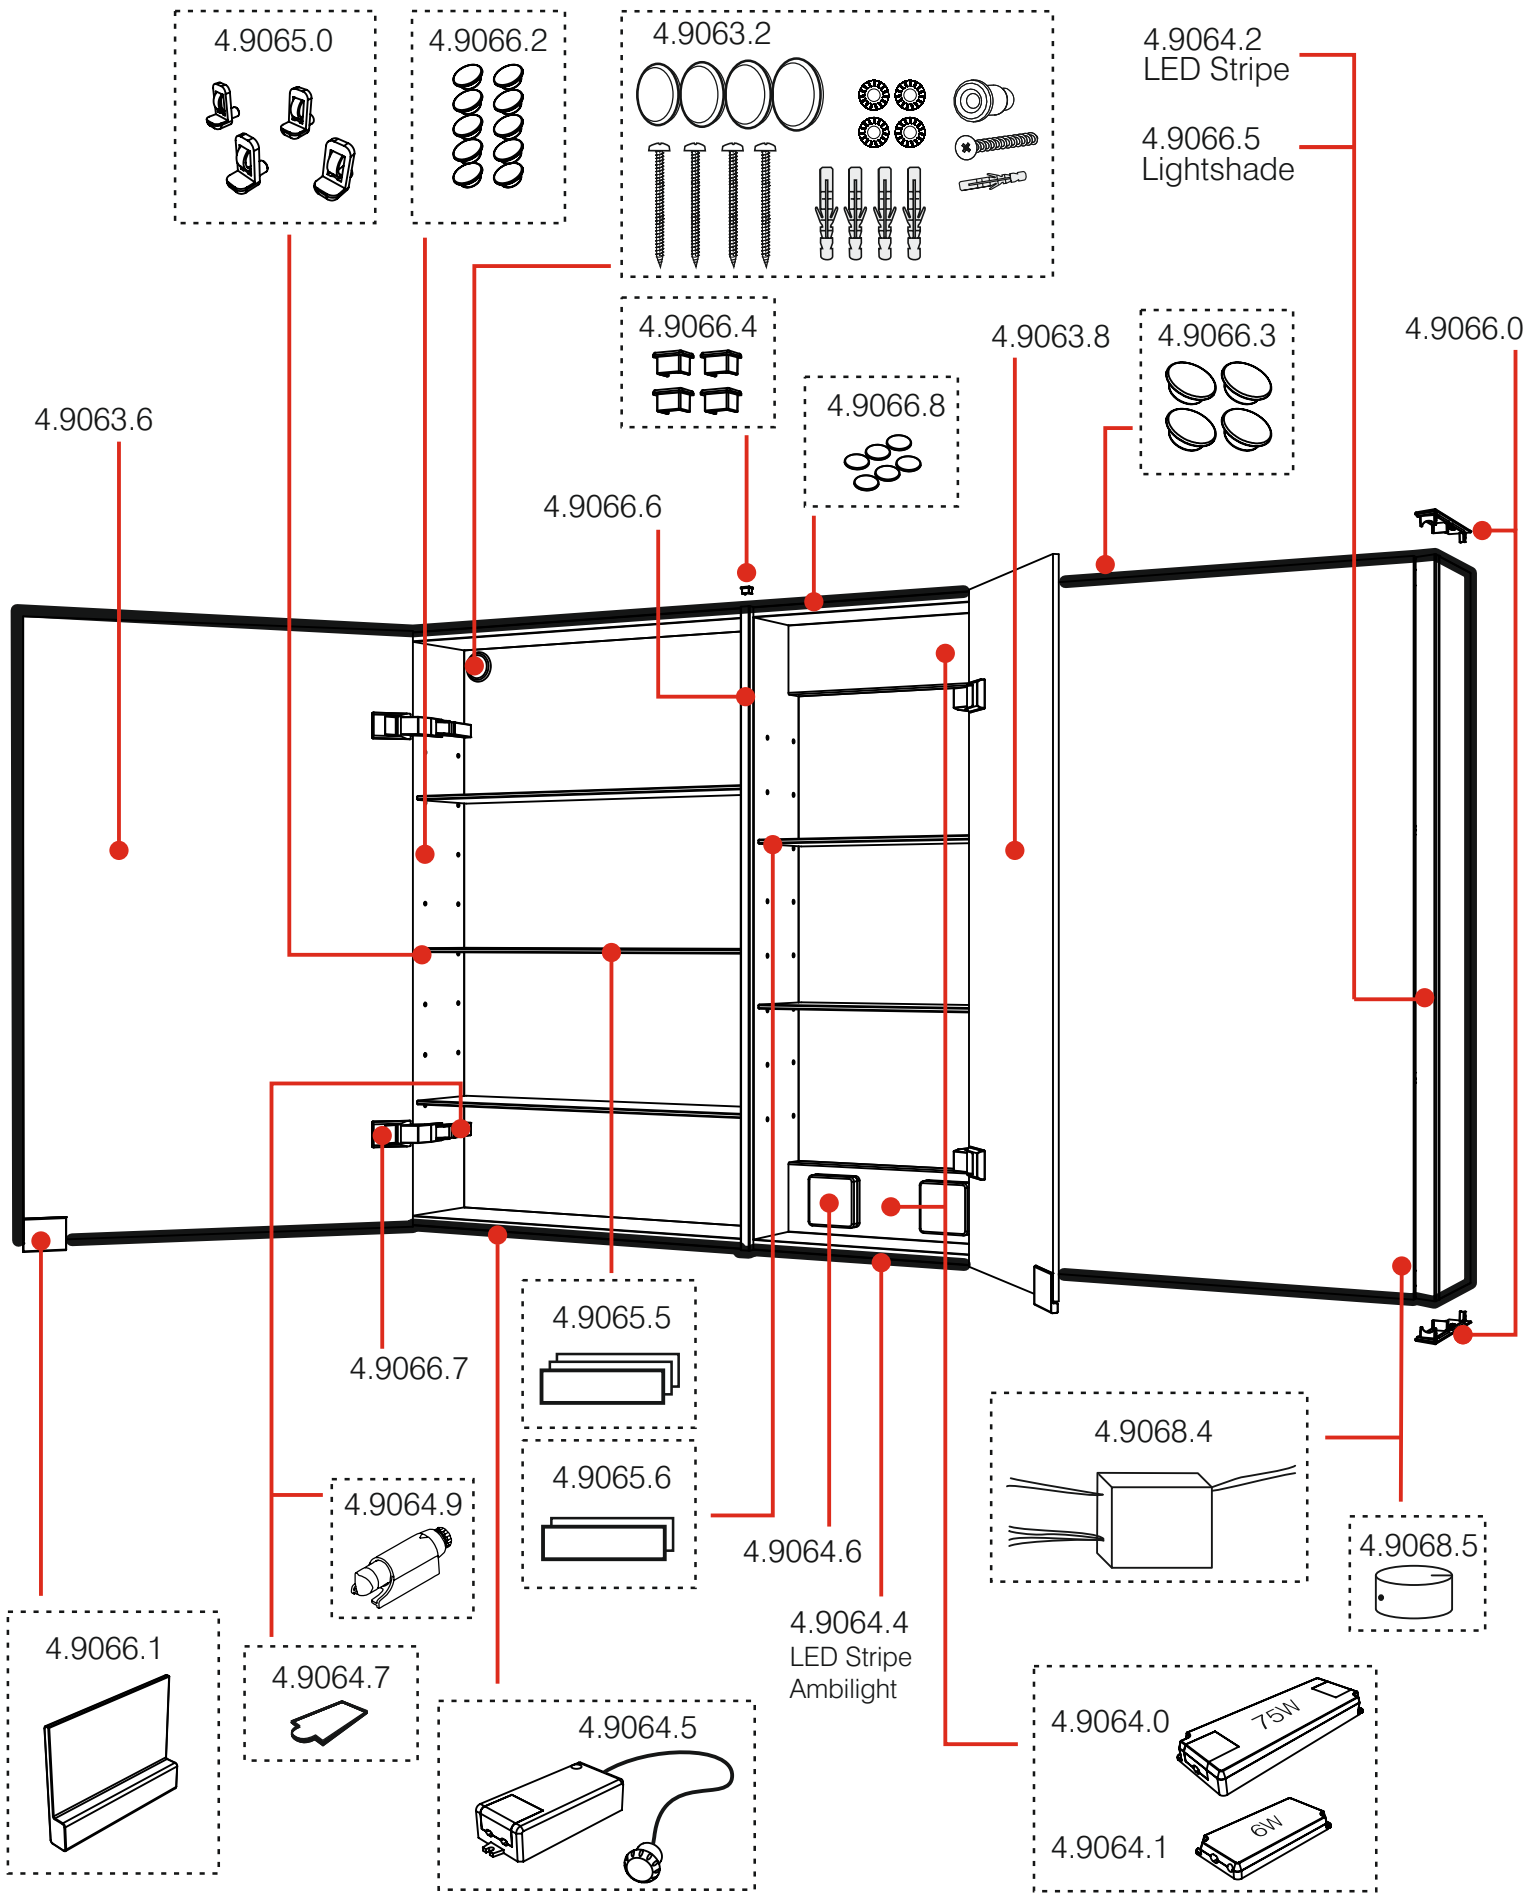

## MIRROR CABINET FRAME 25

SPARE PART LIST 2017

4.9065.8

4.9065.9

4.9065.7