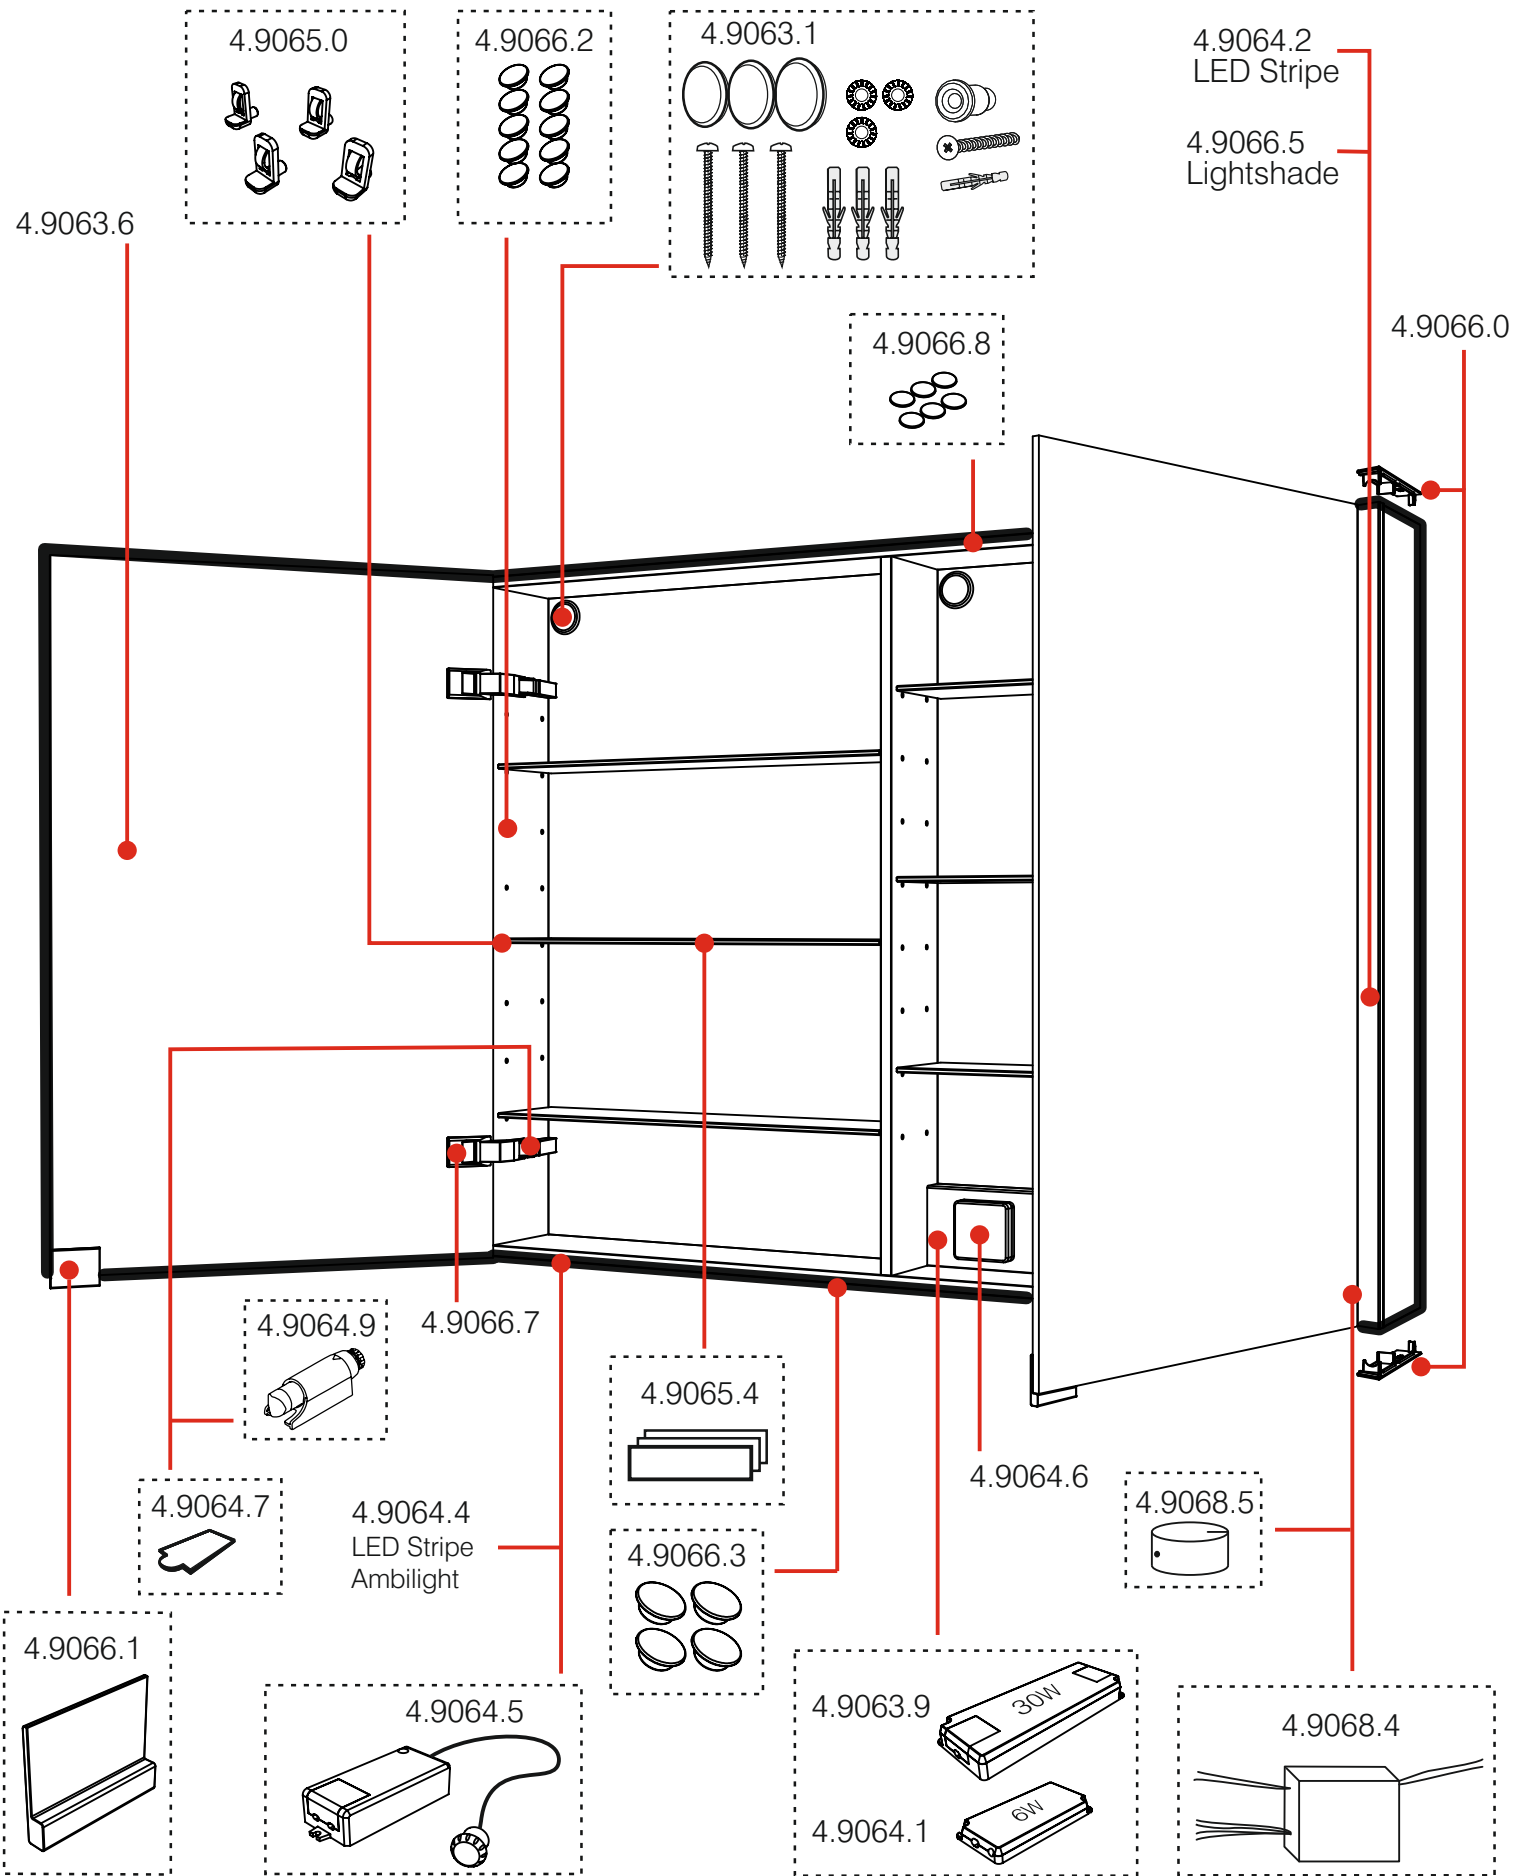

## MIRROR CABINET FRAME 25

SPARE PART LIST 2017

4.9065.8

4.9065.9

4.9065.7