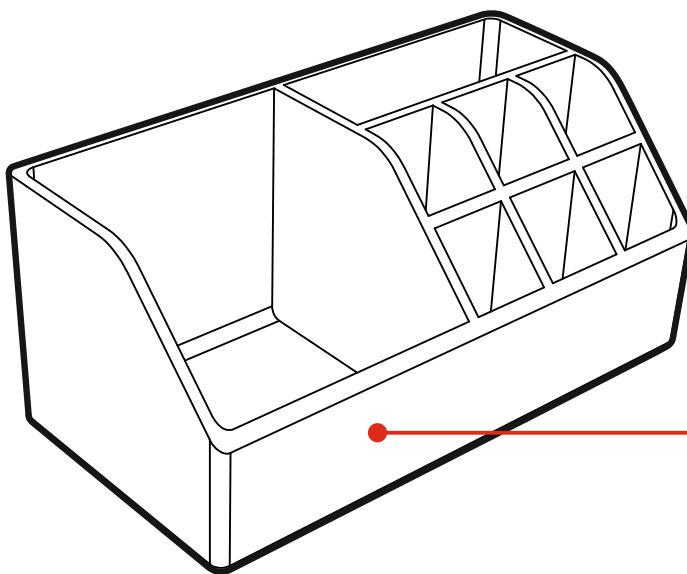

## MIRROR CABINET FRAME 25

SPARE PART LIST 2017

4.9065.8

4.9065.9

4.9065.7