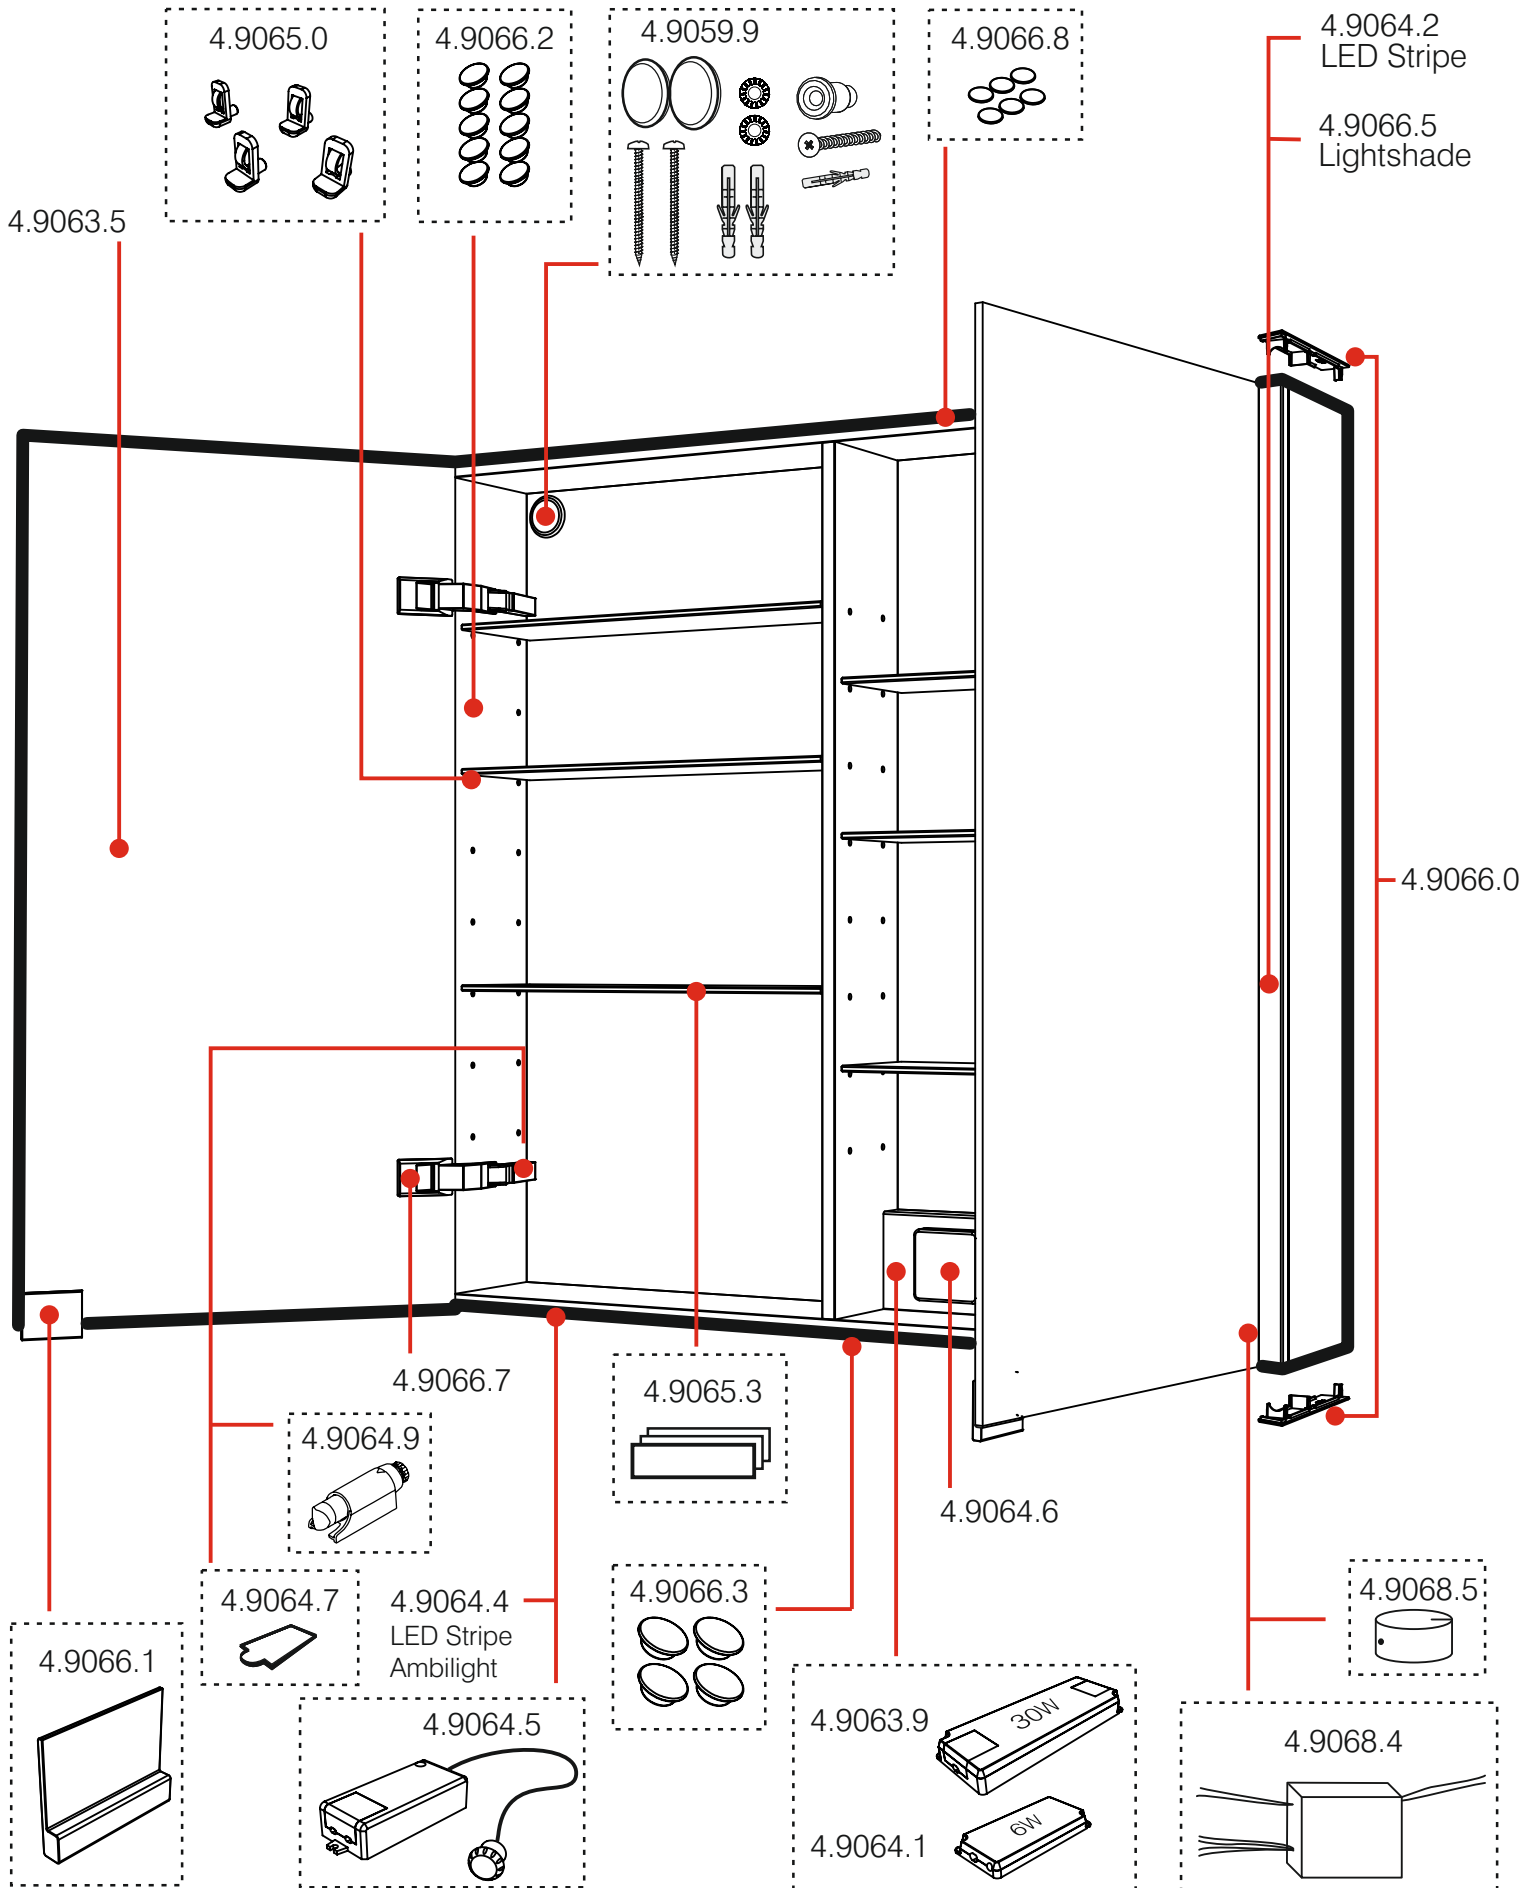

## MIRROR CABINET FRAME 25

SPARE PART LIST 2017

4.9065.8

4.9065.9

4.9065.7