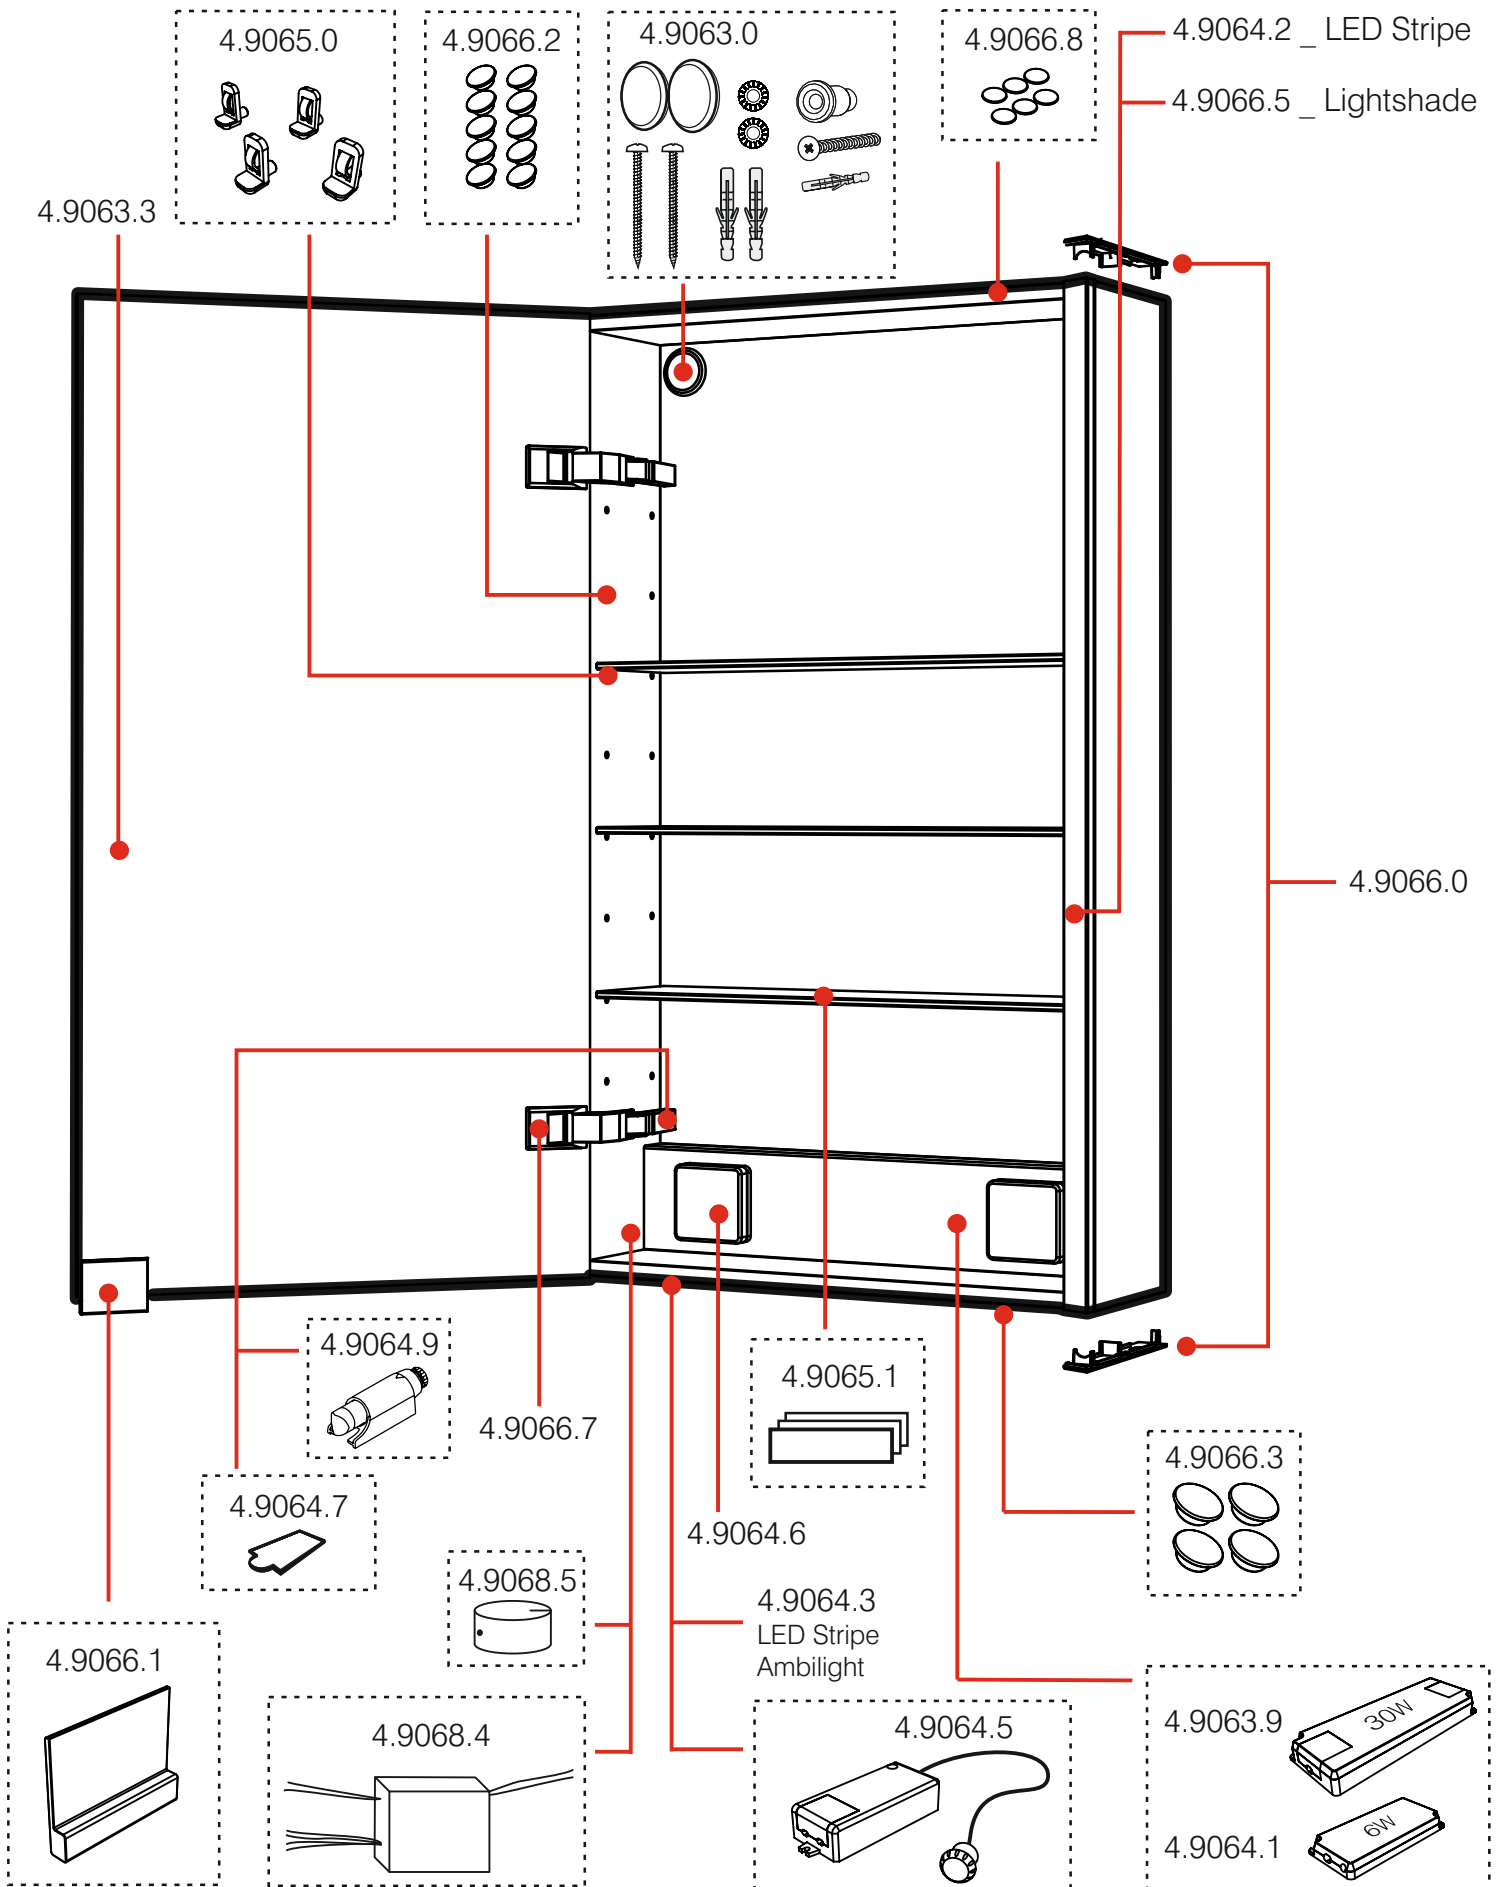

## MIRROR CABINET FRAME 25

SPARE PART LIST 2017

4.9065.8

4.9065.9

4.9065.7