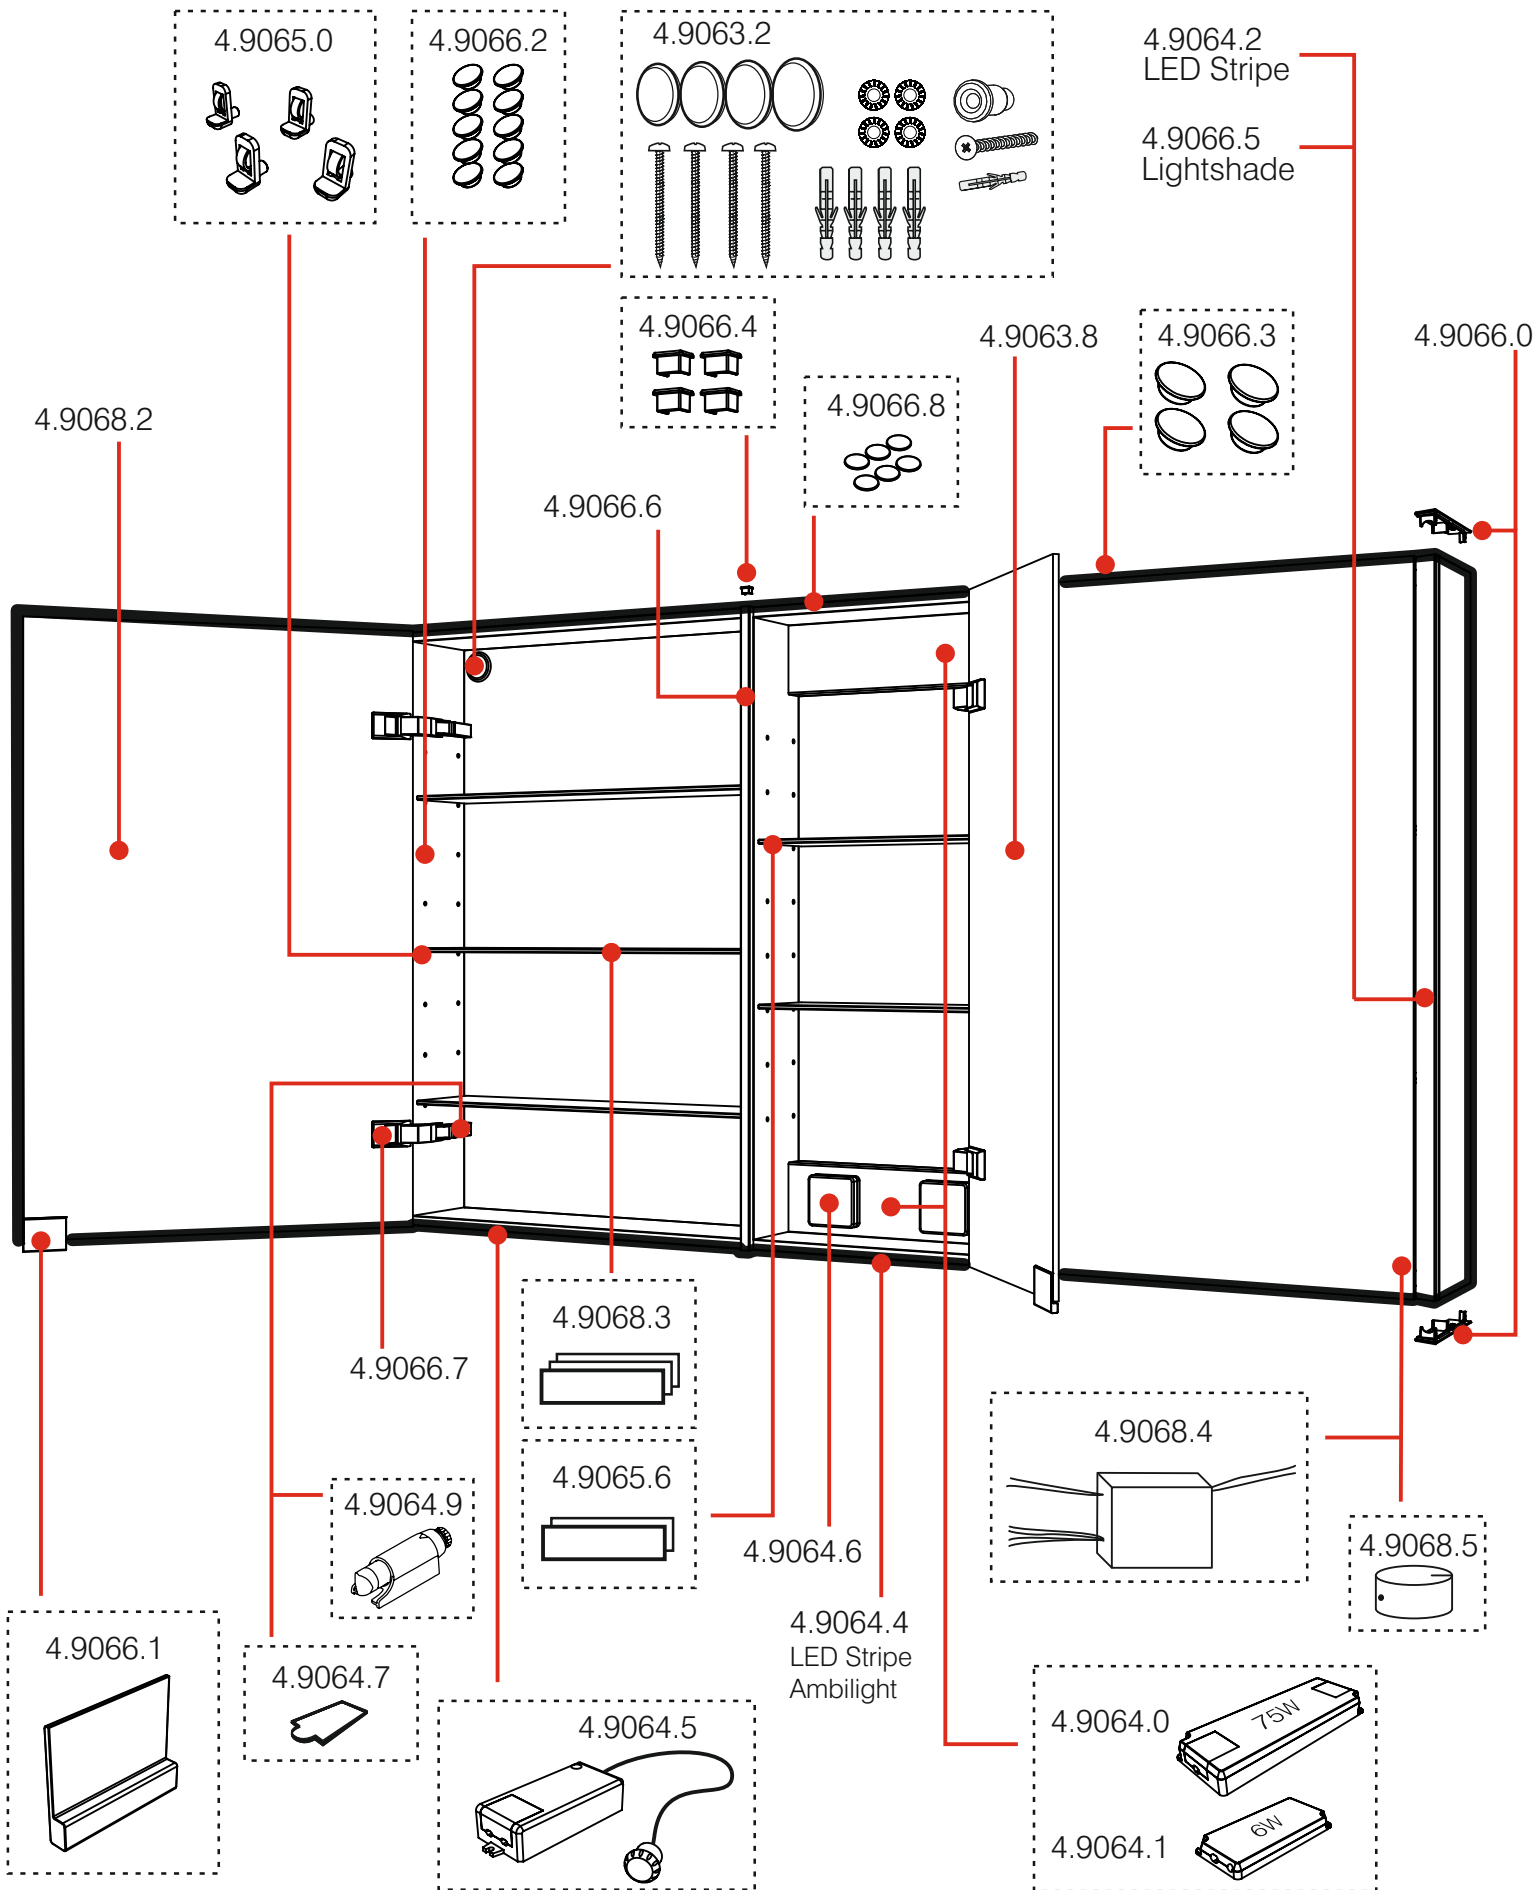

## MIRROR CABINET FRAME 25

SPARE PART LIST 2017

4.9065.8

4.9065.9

4.9065.7