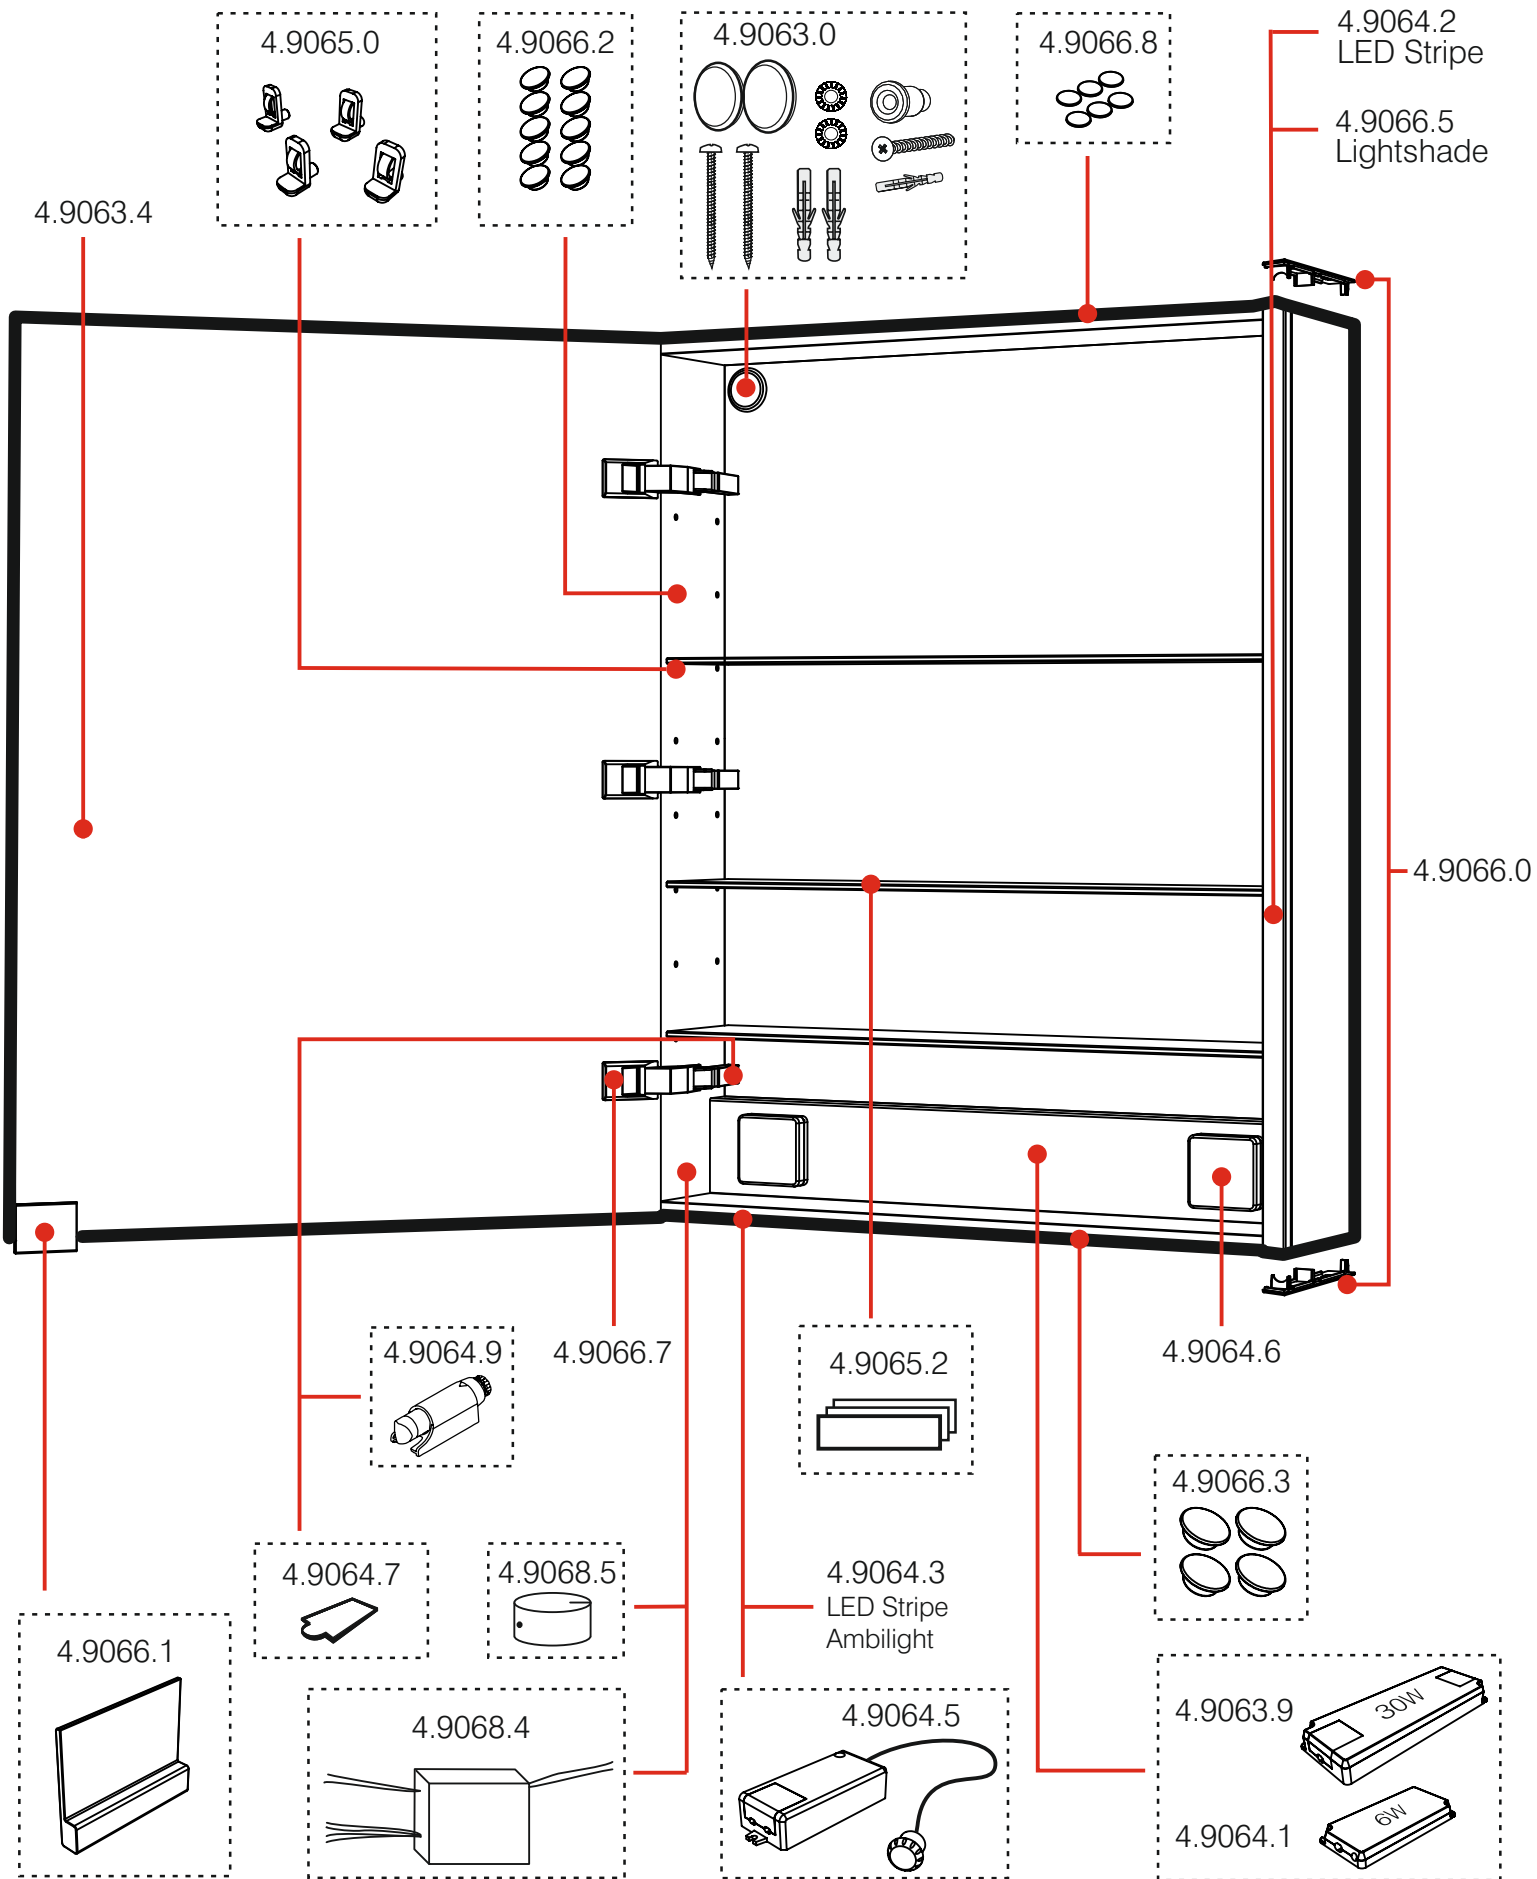

## MIRROR CABINET FRAME 25

SPARE PART LIST 2017

4.9065.8

4.9065.9

4.9065.7