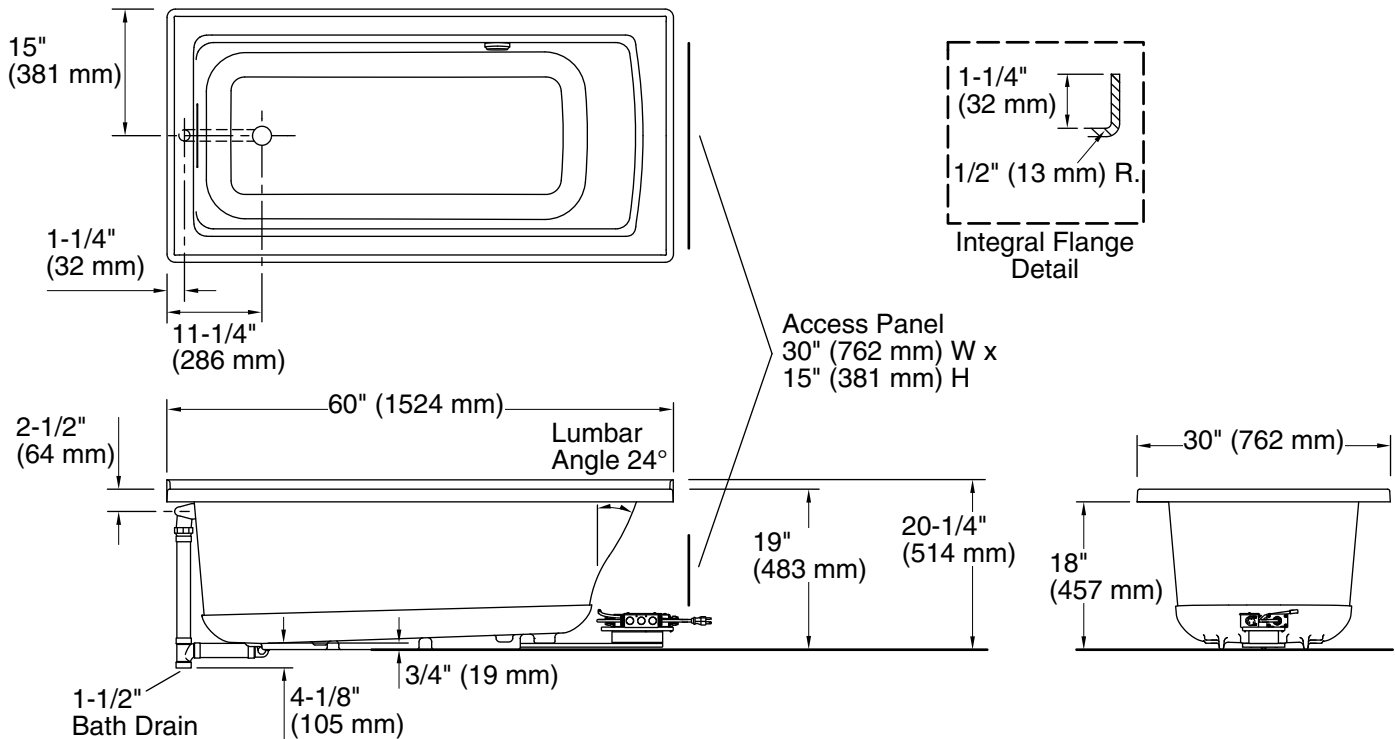

No change in measurements if connected with drain illustrated. (K-7272)

## Technical Information

All product dimensions are nominal.

Installation:	Three-wall alcove
Drain location:	Left
Basin area, bottom:	45-1/8" x 19-11/16" (1146 mm x 500 mm)
Basin area, top:	52-1/8" x 22-1/16" (1324 mm x 560 mm)
Weight:	68 lbs (30.8 kg)
Minimum floor load:	45.5 lbs/ft <sup>2</sup> (222.2 kg/m <sup>2</sup> )
Water depth:	15-1/8" (384 mm)
Water capacity:	57 gal (215.8 L)
Electrical component rating:	Heated Surface: 120 V, 0.5 A, 60 Hz, 65 W
Minimum flat for door:	2" (51 mm)