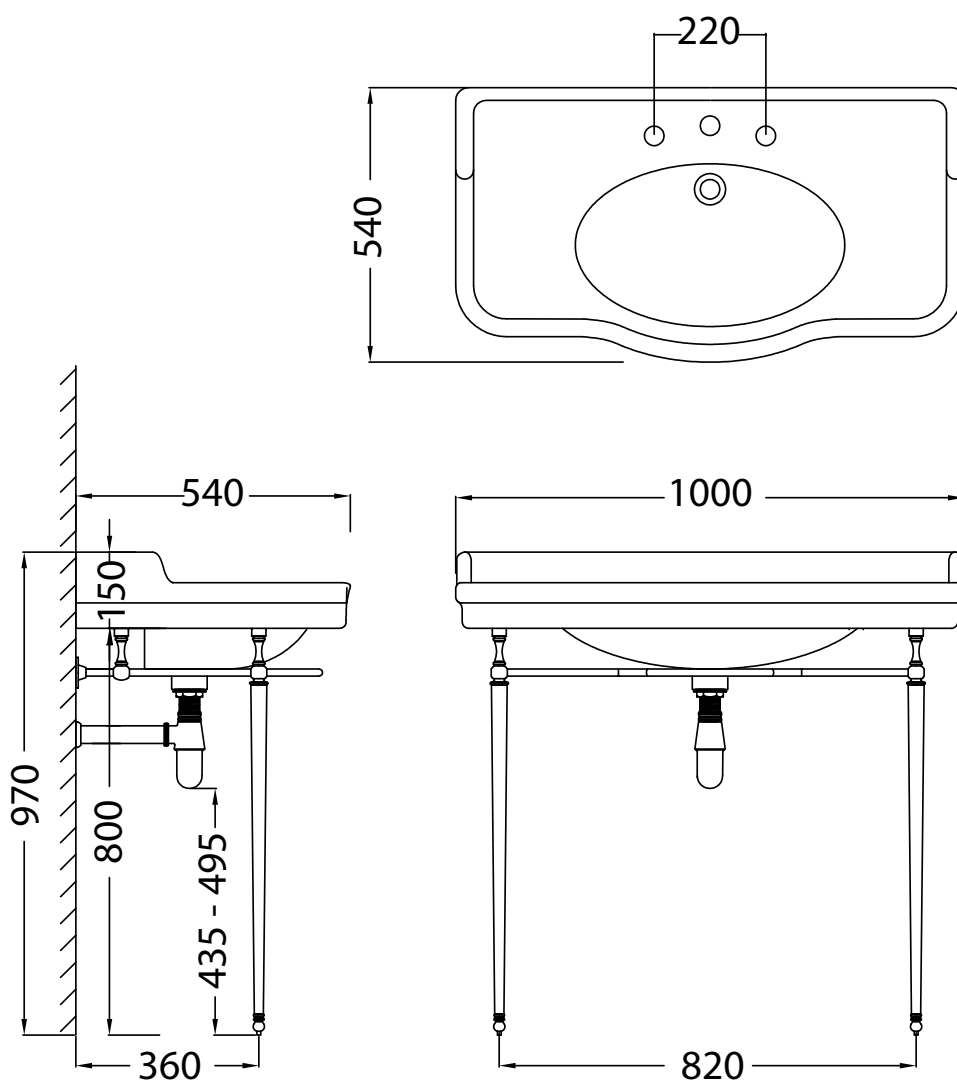

Catchpole & Rye

Saracens Dairy,
Pluckley,
Kent. U.K.
TN27 0SA.
TEL: +44 (0)1233 840840
EMAIL: info@catchpoleandrye.com

Product Range:
Basins and Washstands

Product Name:
The Empress Console
Basin on Frame

DIMENSIONAL DATA SHEET DATE: AUGUST 2018

NOTES:
DIMENSIONS IN MILLIMETRES.
WHILST EVERY EFFORT IS MADE TO ENSURE THE ACCURACY OF THESE DATA SHEETS THEY ARE SUBJECT TO CHANGE WITHOUT NOTICE AS PART OF THE COMPANY'S PRODUCT DEVELOPMENT PROCESS.