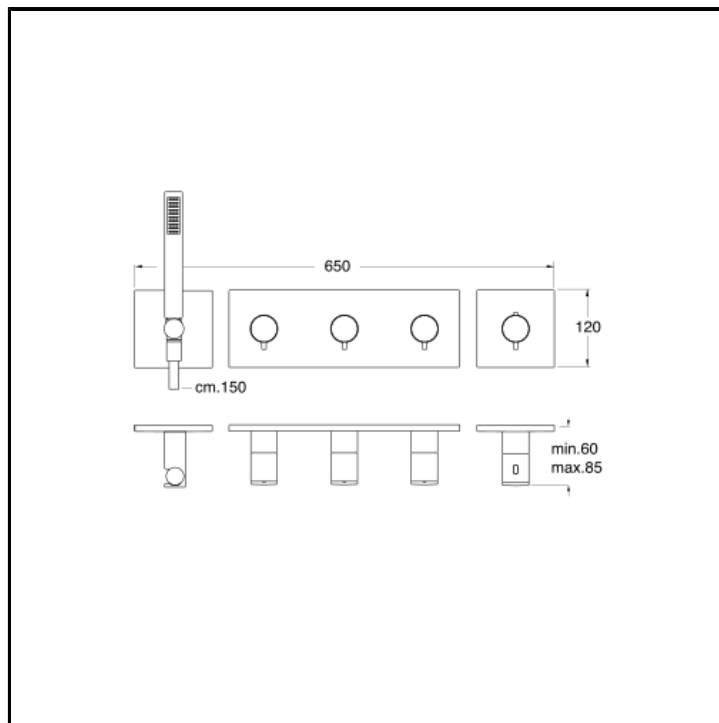

CRIXT769

Thermostatic mixer external parts for CRICS719 with anti-lime hand shower, LONG LIFE flexible hose and metal plate

FINITURE

-  White matt
-  Chrome
-  Polished black chrome
-  Brushed black chrome
-  Polished metallic
-  Brushed metallic
-  Black matt
-  Yellow gold oro
-  PVD polished rose gold
-  PVD brushed rose gold

CHARACTERISTICS

- Hand shower
-

FEATURES FROM TECHNOLOGIES

-

COMMAND

- Thermostatic

INSTALLATION

- Wall