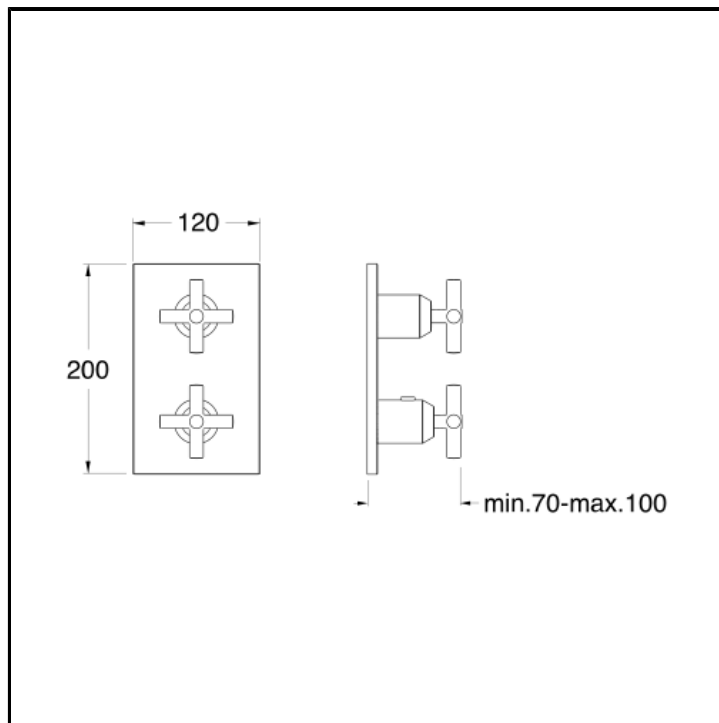

Thermostatic shower/bath mixer external parts for CRICS800 with 2 outlet shut-off valve and metal plate

FINITURE

- White matt
- Chrome
- Polished black chrome
- Brushed black chrome
- Polished metallic
- Brushed metallic
- Black matt
- Yellow gold oro
- PVD polished rose gold
- PVD brushed rose gold
- Brushed old brass

CHARACTERISTICS

-

COMMAND

- Thermostatic

INSTALLATION

- Wall

TPOLOGY

-
-