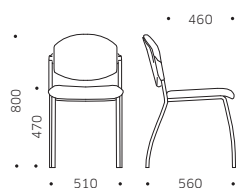

## TARIFA 101 MULTIPURPOSE CHAIR

102SC

102C

101SC

101C

SEDILE E SCHIENALE IMBOTTITI, BASE A 4 GAMBE PADDED SEAT AND BACK, 4 LEGS BASE

12SLC

102LC

10SLC

101LC

SEDILE E SCHIENALE LEGNO, BASE A 4 GAMBE WOODEN SEAT AND BACK, 4 LEGS BASE

## MISURE E VARIANTI SIZES AND VARIANTS

101LC / 101C

105LC / 1015C

102LC / 102C

125LC / 1025C