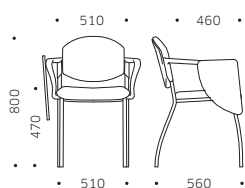

## TARIFA 101 MULTIPURPOSE CHAIR

102SC

102C

101SC

101C

SEDILE E SCHIENALE IMBOTTITI, BASE A 4 GAMBE PADDED SEAT AND BACK, 4 LEGS BASE

12SLC

102LC

10SLC

101LC

SEDILE E SCHIENALE LEGNO, BASE A 4 GAMBE WOODEN SEAT AND BACK, 4 LEGS BASE

## MISURE E VARIANTI SIZES AND VARIANTS

101LC / 101C

105LC / 1015C

102LC / 102C

125LC / 1025C