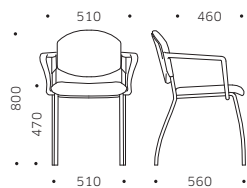

## TARIFA 101 MULTIPURPOSE CHAIR

102SC

102C

101SC

101C

SEDILE E SCHIENALE IMBOTTITI, BASE A 4 GAMBE PADDED SEAT AND BACK, 4 LEGS BASE

12SLC

102LC

10SLC

101LC

SEDILE E SCHIENALE LEGNO, BASE A 4 GAMBE WOODEN SEAT AND BACK, 4 LEGS BASE

## MISURE E VARIANTI SIZES AND VARIANTS

101LC / 101C

105LC / 1015C

102LC / 102C

125LC / 1025C