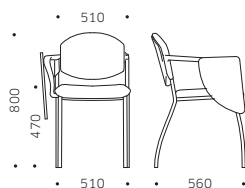

## TARIFA 101 MULTIPURPOSE CHAIR

102SC

102C

101SC

101C

SEDILE E SCHIENALE IMBOTTITI, BASE A 4 GAMBE PADDED SEAT AND BACK, 4 LEGS BASE

12SLC

102LC

10SLC

101LC

SEDILE E SCHIENALE LEGNO, BASE A 4 GAMBE WOODEN SEAT AND BACK, 4 LEGS BASE

## MISURE E VARIANTI SIZES AND VARIANTS

101LC / 101C

105LC / 1015C

102LC / 102C

125LC / 1025C