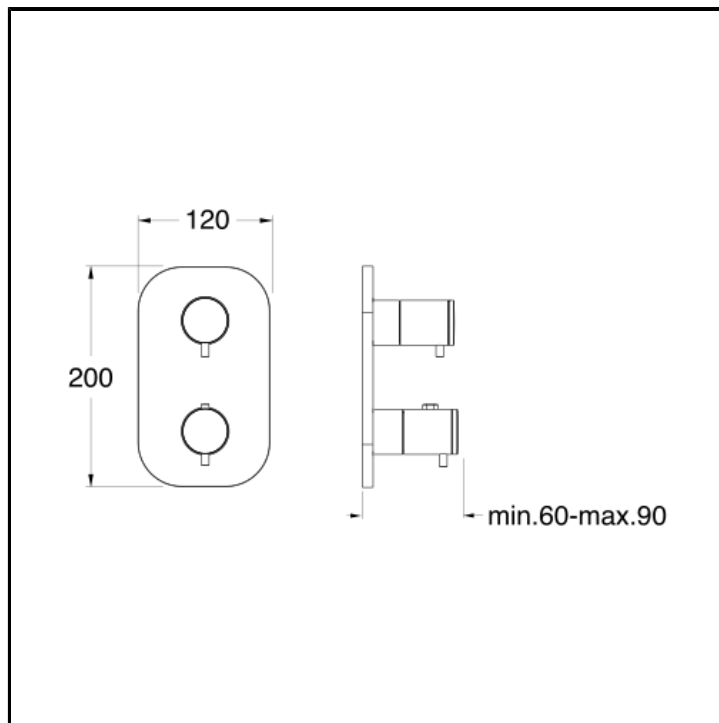

Thermostatic shower/bath mixer external parts for CRICS800 with 2 outlet shut-off valve

FINITURE

 Brushed stainless steel AISI

CHARACTERISTICS

-

COMMAND

- Thermostatic

INSTALLATION