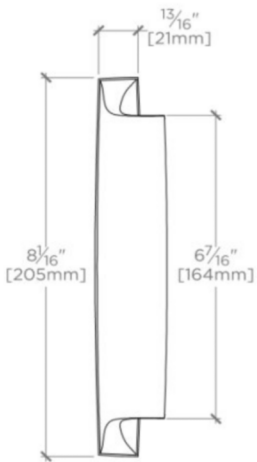

FORO

FRHW88

Foro 8" Back-to-Back Shower Door Pull

INSPIRATION

A mix of historical references, including finely etched vintage silver, come together in this twist on classical design - a wonderfully elegant formal statement.

PRODUCT FEATURES

Solid Brass

Lost Wax Cast

Made in the USA

Back-to-back mounting

Works for doors a minimum of 3/8"-1/2" thick. Larger door thicknesses available upon request. Door thickness to be specified at time of order.

FORO

FRHW88

Foro 8" Back-to-Back Shower Door Pull

TOP VIEW SCALE: 3"=1'-0"

ISO VIEW SCALE: 3"=1'-0"

FRONT VIEW SCALE: 3"=1'-0"

SIDE VIEW SCALE: 3"=1'-0"