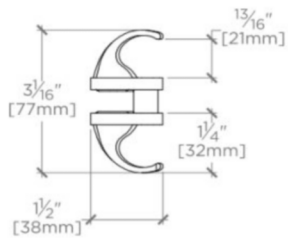

PRODUCT FEATURES

Solid Brass

Lost Wax Cast

Made in the USA

Back-to-back mounting

Works for doors a minimum of 3/8"-1/2" thick. Larger door thicknesses available upon request. Door thickness to be specified at time of order.

FORO

FRHW88

Foro 8" Back-to-Back Shower Door Pull

TOP VIEW SCALE: 3"=1'-0"

ISO VIEW SCALE: 3"=1'-0"

FRONT VIEW SCALE: 3"=1'-0"

SIDE VIEW SCALE: 3"=1'-0"