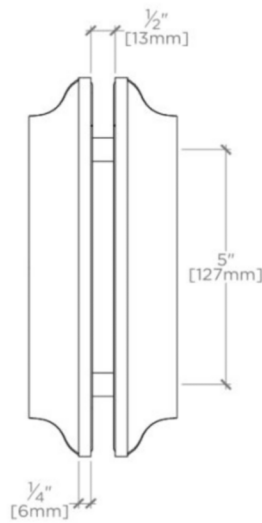

FORO

FRHW88

Foro 8" Back-to-Back Shower Door Pull

INSPIRATION

A mix of historical references, including finely etched vintage silver, come together in this twist on classical design - a wonderfully elegant formal statement.

PRODUCT FEATURES

Solid Brass

Lost Wax Cast

Made in the USA

Back-to-back mounting

Works for doors a minimum of 3/8"-1/2" thick. Larger door thicknesses available upon request. Door thickness to be specified at time of order.

FORO

FRHW88

Foro 8" Back-to-Back Shower Door Pull

TOP VIEW SCALE: 3"=1'-0"

ISO VIEW SCALE: 3"=1'-0"

FRONT VIEW SCALE: 3"=1'-0"

SIDE VIEW SCALE: 3"=1'-0"