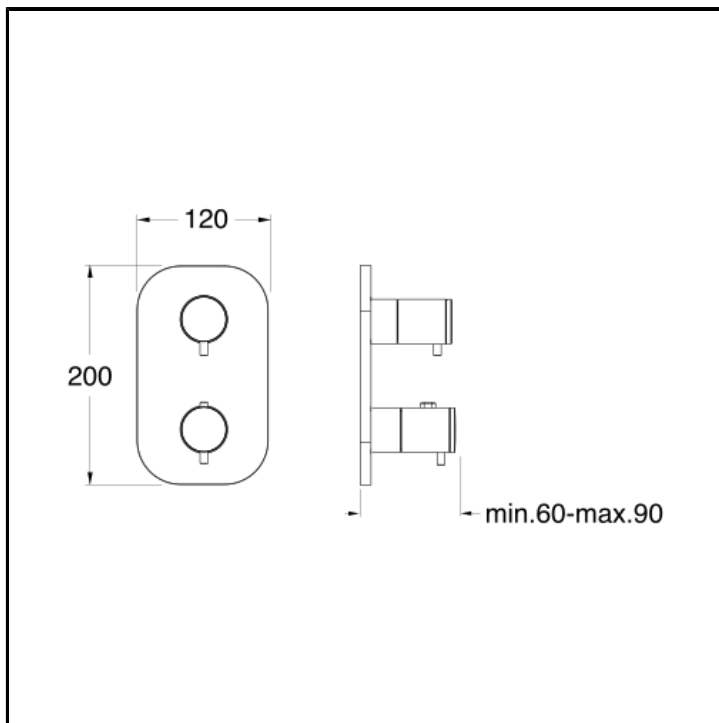

Thermostatic shower/bath mixer external parts for CRICS800 with 3 outlet shut-off valve

FINITURE

 Brushed stainless steel AISI

CHARACTERISTICS

-

COMMAND

- Thermostatic

INSTALLATION