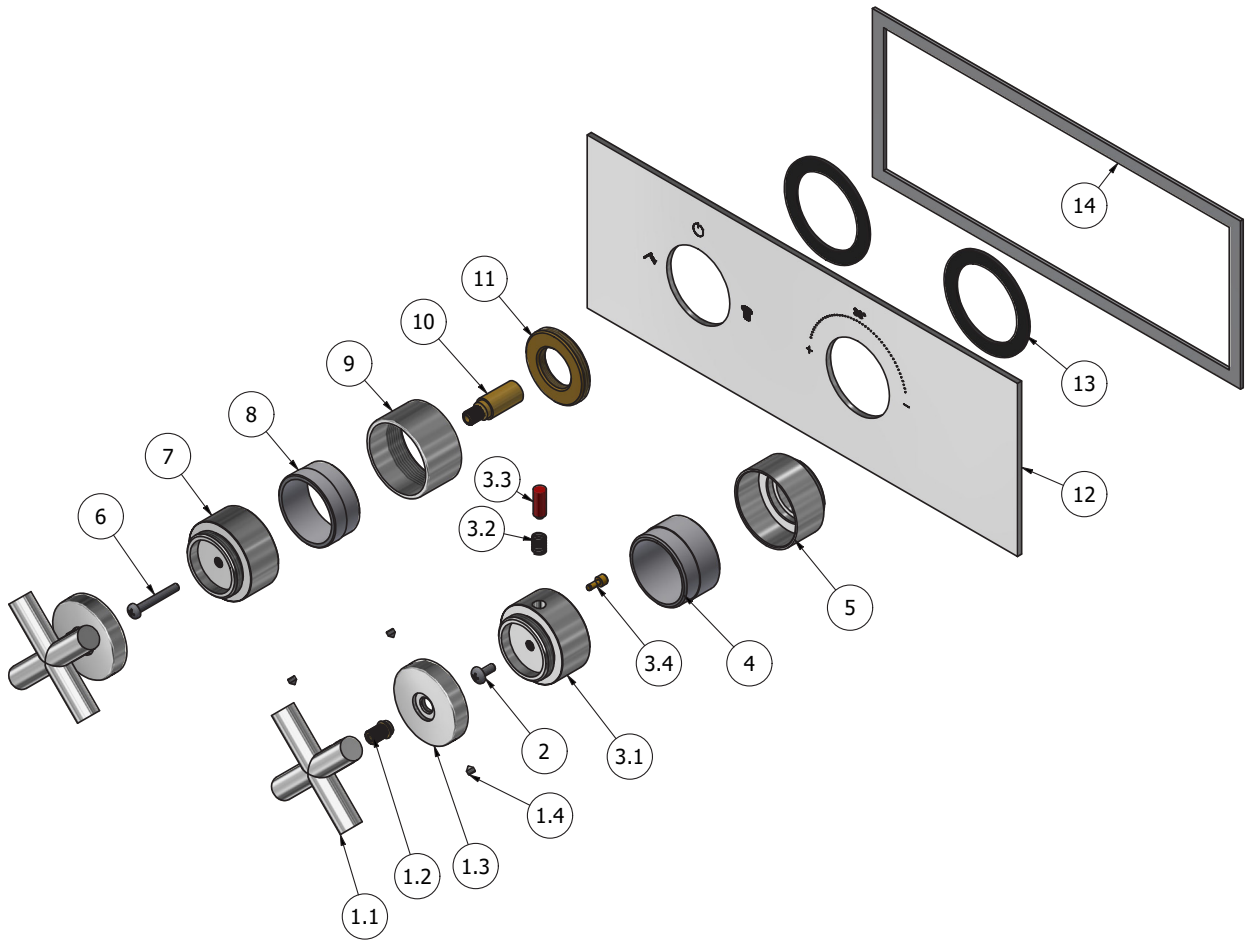

WE ARE IB

Parts list			
ELEM.	CODE	DESCRIPTION	QTÀ
1	CP10004CC-1	Preassembled cross handle	2
1.1	AQ0010004	Round cross handle	1
1.2	AS0011128	Broach for thermostatic handle	1
1.3	AC0010828	Handle Ø45 Ø15.7 M H9.6	1
1.4	AQ0001082	Grub screw M4x4 cone point	3
2	AQ0002160	Screw M4x10	1
3	CP0007043	Thermoregulation handle body	1
3.1	AC0007043	Handle thermoregulation	1
3.2	AQ0008086	Spring for thermo plug Ø6 F0.5 L8.5	1
3.3	AQ0008085	Red plug for termo handle	1
3.4	AS0007045	Pin for thermo lever button Ø6 H11.6	1
4	AS0013025	Centering bush Ø40.95 Ø41.95 H25	1
5	AC0011535	Support Ø45 H25.5 M36x1.5	1
6	AQ0009809	Inox screw M4x30	1
7	AC0007042	Capacity handle body	1
8	AS0013024	Centering bush Ø40.95 Ø40.35 H18.5	1
9	AC0013023	Ring Ø45 H23.6 M42x1.5	1
10	AS0009598	Extension 8x20 H34.8	1
11	AS0013022	Reduction M24x1 M42x1.5 H6	1
12	ACGC13121_O2	Plate 310x108x3 int 115 stamped 2 ways	1
13	AQ0013943	Rubber packing Ø60xØ45 H2	2
14	AQ0014224	Rubber packing double-sided tape 265x105x2	1