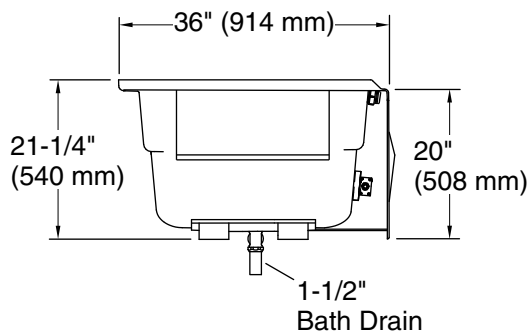

No change in measurements if connected with drain illustrated. (K-7161-AF)

Recommended Faucet Location

Required Electrical Service

One circuit required, protected with Class A Ground-Fault Circuit-Interrupter (GFCI). Outside North America, this device may be known as a Residual Current Device (RCD).

Heated Surface: 120 V, 15 A

Technical Information

All product dimensions are nominal.

Installation:	Three-wall alcove
Drain location:	Right
Basin area, bottom:	48" x 24" (1219 mm x 610 mm)
Basin area, top:	59" x 30" (1499 mm x 762 mm)
Weight:	65 lbs (29.5 kg)
Minimum floor load:	39 lbs/ft² (190.4 kg/m²)
Water depth:	14" (356 mm)
Water capacity:	67 gal (253.6 L)
Cutout:	Drop-in, 58" x 34" (1473 mm x 864 mm)
Electrical component rating:	Heated Surface: 120 V, 0.5 A, 60 Hz, 65 W
Minimum flat for door:	1-15/16" (49 mm)

Notes

Measure your actual product for rough-in details. Install this product according to the installation instructions.

The hot water supply should be 70% of the capacity of the bath or greater. Installations will vary.