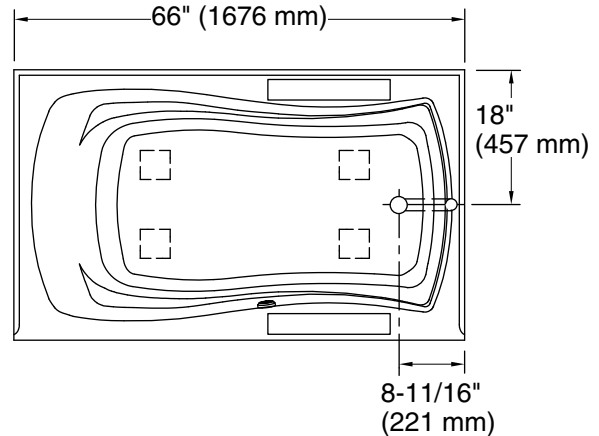

No change in measurements if connected with drain illustrated. (K-7161-AF)

Recommended Faucet Location

Required Electrical Service

One circuit required, protected with Class A Ground-Fault Circuit-Interrupter (GFCI). Outside North America, this device may be known as a Residual Current Device (RCD).

Heated Surface: 120 V, 15 A

Technical Information

All product dimensions are nominal.

Installation:	Three-wall alcove
Drain location:	Right
Basin area, bottom:	48" x 24" (1219 mm x 610 mm)
Basin area, top:	59" x 30" (1499 mm x 762 mm)
Weight:	65 lbs (29.5 kg)
Minimum floor load:	39 lbs/ft² (190.4 kg/m²)
Water depth:	14" (356 mm)
Water capacity:	67 gal (253.6 L)
Cutout:	Drop-in, 58" x 34" (1473 mm x 864 mm)
Electrical component rating:	Heated Surface: 120 V, 0.5 A, 60 Hz, 65 W
Minimum flat for door:	1-15/16" (49 mm)

Notes

Measure your actual product for rough-in details. Install this product according to the installation instructions.

The hot water supply should be 70% of the capacity of the bath or greater. Installations will vary.