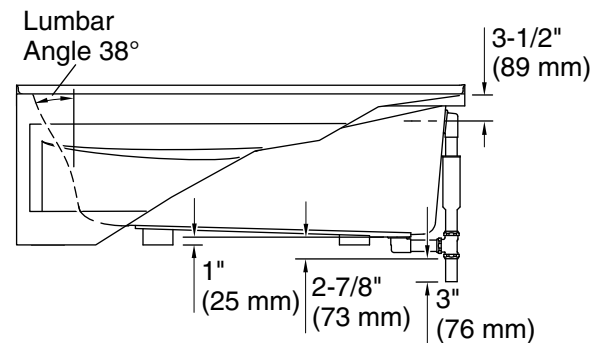

No change in measurements if connected with drain illustrated. (K-7161-AF)

Recommended Faucet Location

Required Electrical Service

One circuit required, protected with Class A Ground-Fault Circuit-Interrupter (GFCI). Outside North America, this device may be known as a Residual Current Device (RCD).

Heated Surface: 120 V, 15 A

Technical Information

All product dimensions are nominal.

Installation:	Three-wall alcove
Drain location:	Right
Basin area, bottom:	48" x 24" (1219 mm x 610 mm)
Basin area, top:	59" x 30" (1499 mm x 762 mm)
Weight:	65 lbs (29.5 kg)
Minimum floor load:	39 lbs/ft² (190.4 kg/m²)
Water depth:	14" (356 mm)
Water capacity:	67 gal (253.6 L)
Cutout:	Drop-in, 58" x 34" (1473 mm x 864 mm)
Electrical component rating:	Heated Surface: 120 V, 0.5 A, 60 Hz, 65 W
Minimum flat for door:	1-15/16" (49 mm)

Notes

Measure your actual product for rough-in details. Install this product according to the installation instructions.

The hot water supply should be 70% of the capacity of the bath or greater. Installations will vary.