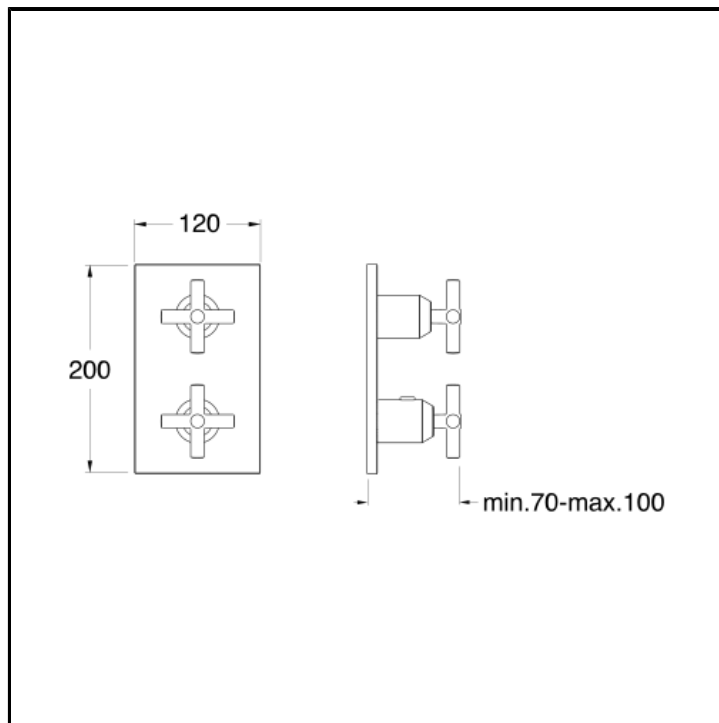

Thermostatic shower/bath mixer external parts for CRICS800 with 3 outlet shut-off valve and metal plate