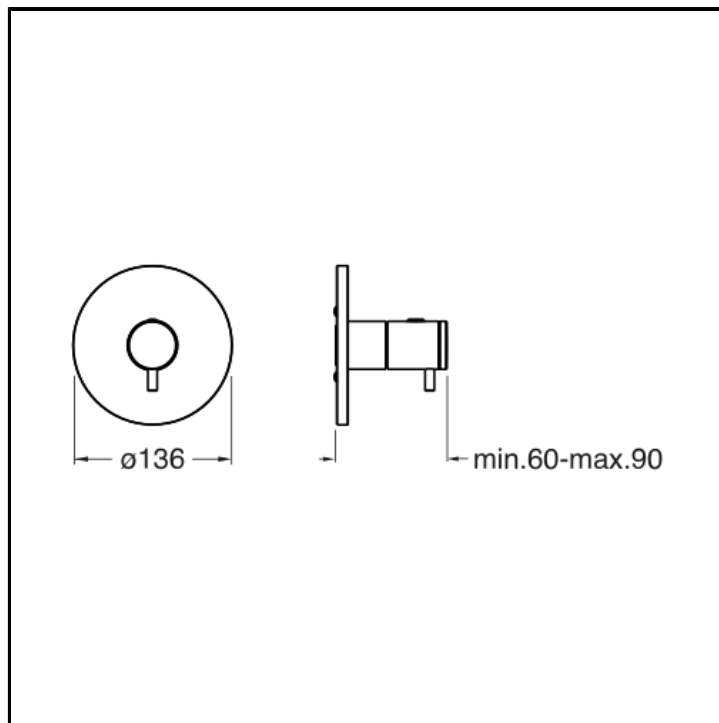

Thermostatic mixer external parts for CRICS700

FINITURE

 Brushed stainless steel AISI

CHARACTERISTICS

-

COMMAND

- Thermostatic

INSTALLATION