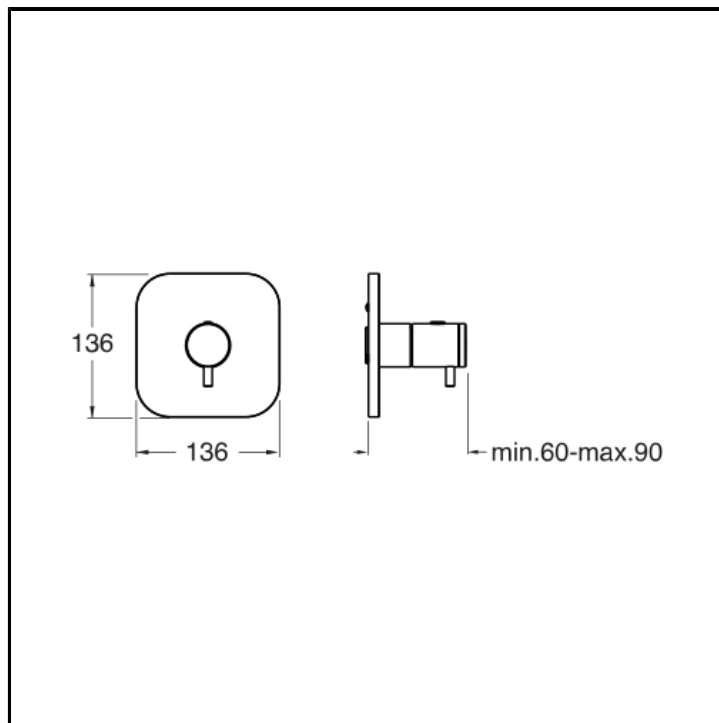

Thermostatic mixer external parts for CRICS700