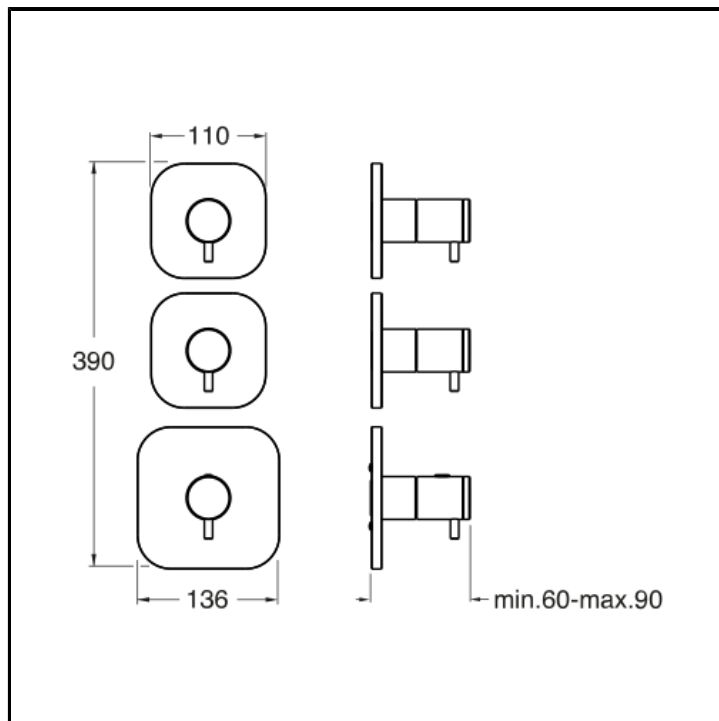

Thermostatic mixer external parts for CRICS702

FINITURE

 Brushed stainless steel AISI

CHARACTERISTICS

-

COMMAND

- Thermostatic

INSTALLATION