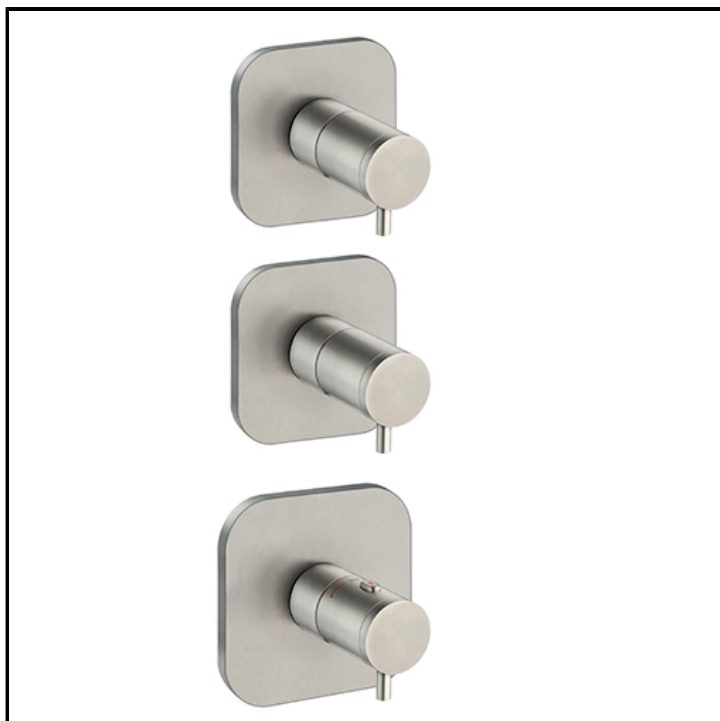

Thermostatic mixer external parts for CRICS702

FINITURE

 Brushed stainless steel AISI

CHARACTERISTICS

-

COMMAND

- Thermostatic

INSTALLATION

- Wall

TPOLOGY

-
-

ENVIRONMENT

- Bathroom