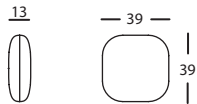

FLOAT by Karim Rashid, 2012

SANCAL

COJIN 39X39
CUSHION 39X39
COUSSIN 39X39

281.22.DD