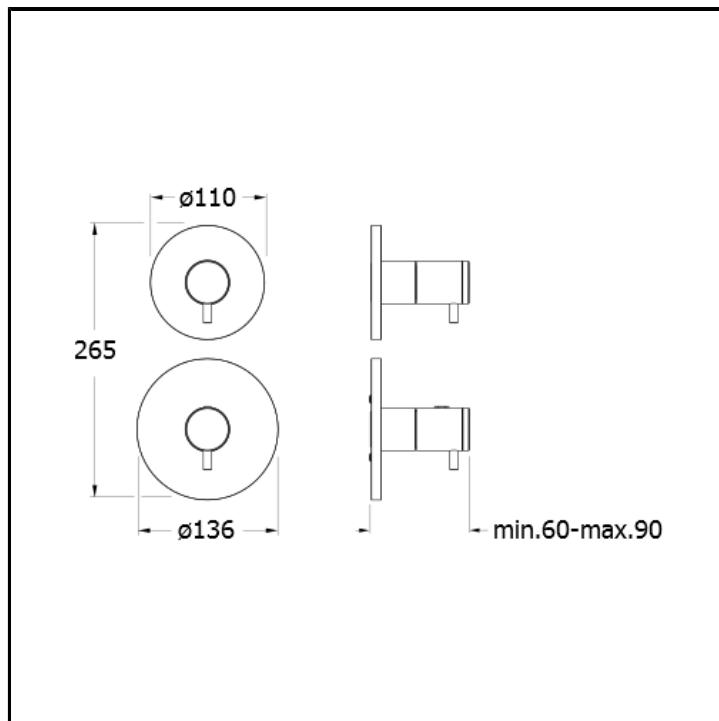

Thermostatic mixer external parts for CRICS701

FINITURE

 Brushed stainless steel AISI

CHARACTERISTICS

-

COMMAND

- Thermostatic

INSTALLATION