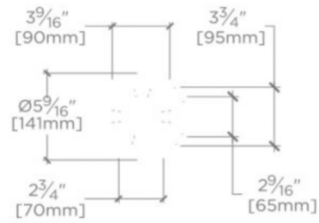

FORO

Foro Ceiling Mounted Pendant with Glass Shade

FRLT04

TECHNICAL DETAILS

Ambient / Task: Ambient
Bulb Base Size: E26
Bulb Type: A19
Depth / Width: 10 1/2"
Height: 18 3/8"
Installation Type: Ceiling Mounted
Interior / Exterior Application: Interior Only
Junction Box Orientation: Any
Length: 10 1/2"
Light Direction: Downward
Number of Bulbs: One
Orientation: Any
Primary Material: Brass
Safety Warnings: Do not exceed max wattage.
Shade Finish: White
Shade Fitter Size: 0"
Shade Material: Blown Glass
Shade Shape: Round
Voltage: 120.0
Wet / Dry: Damp or Dry

MOUNTING PLATE SCALE: 1"=1'-0"

FRONT VIEW SCALE: 1"=1'-0"

SIDE VIEW SCALE: 1"=1'-0"