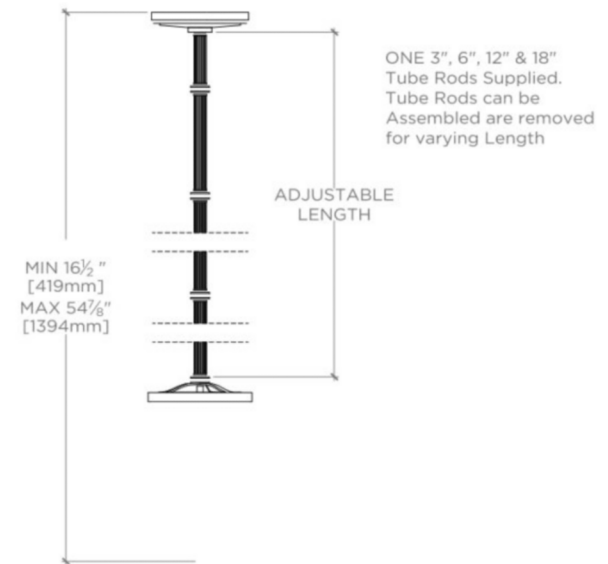

FORO

Foro Ceiling Mounted Pendant with Glass Shade

FRLT04

TECHNICAL DETAILS

Ambient / Task: Ambient
Bulb Base Size: E26
Bulb Type: A19
Depth / Width: 10 1/2"
Height: 18 3/8"
Installation Type: Ceiling Mounted
Interior / Exterior Application: Interior Only
Junction Box Orientation: Any
Length: 10 1/2"
Light Direction: Downward
Number of Bulbs: One
Orientation: Any
Primary Material: Brass
Safety Warnings: Do not exceed max wattage.
Shade Finish: White
Shade Fitter Size: 0"
Shade Material: Blown Glass
Shade Shape: Round
Voltage: 120.0
Wet / Dry: Damp or Dry

PRODUCT FEATURES

Mouth-blown, white cased glass
Solid brass
Uses 60 Watt Candelabra Bulbs (not included)
UL and CUL Listed

WATERWORKS

FORO

FRLT04

Foro Ceiling Mounted Pendant with Glass Shade

TOP VIEW SCALE: 1"=1'-0"

MOUNTING PLATE SCALE: 1"=1'-0"

FRONT VIEW SCALE: 1"=1'-0"

SIDE VIEW SCALE: 1"=1'-0"