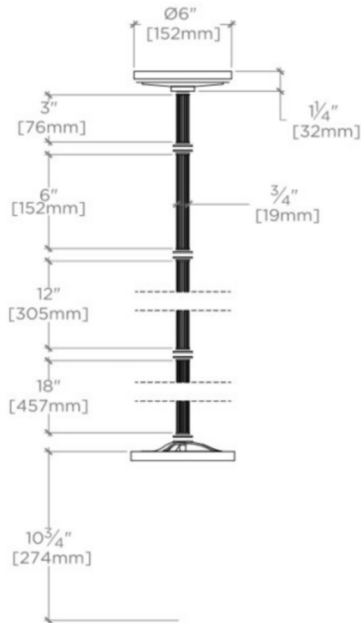

FORO

Foro Ceiling Mounted Pendant with Glass Shade

FRLT04

TECHNICAL DETAILS

Ambient / Task: Ambient
Bulb Base Size: E26
Bulb Type: A19
Depth / Width: 10 1/2"
Height: 18 3/8"
Installation Type: Ceiling Mounted
Interior / Exterior Application: Interior Only
Junction Box Orientation: Any
Length: 10 1/2"
Light Direction: Downward
Number of Bulbs: One
Orientation: Any
Primary Material: Brass
Safety Warnings: Do not exceed max wattage.
Shade Finish: White
Shade Fitter Size: 0"
Shade Material: Blown Glass
Shade Shape: Round
Voltage: 120.0
Wet / Dry: Damp or Dry

PRODUCT FEATURES

Mouth-blown, white cased glass
Solid brass
Uses 60 Watt Candelabra Bulbs (not included)
UL and CUL Listed

WATERWORKS

FORO

FRLT04

Foro Ceiling Mounted Pendant with Glass Shade

TOP VIEW SCALE: 1"=1'-0"

MOUNTING PLATE SCALE: 1"=1'-0"

FRONT VIEW SCALE: 1"=1'-0"

SIDE VIEW SCALE: 1"=1'-0"