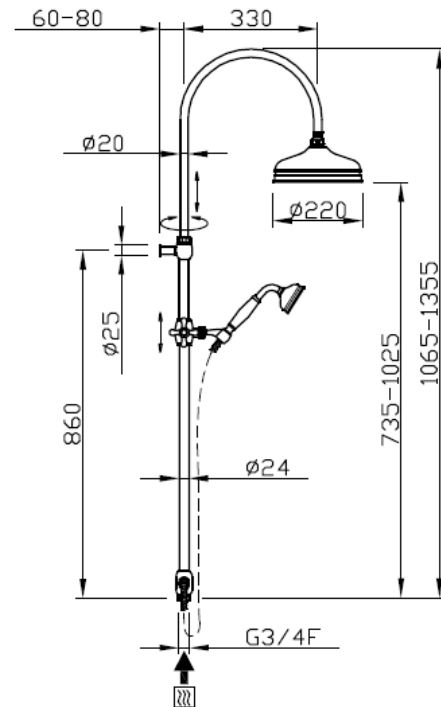

Telescopic colonial 3/4" connection

Telescopic colonial 3/4" connection
30026-VR

TECHNICAL INFORMATION

Traditional telescopic and turning shower column with adjustable mounting with articulated shower holder, diverter and 3/4 connection. Ø220 non-liming inspectable and serviceable traditional shower head in brass/stainless steel. Brass inspectable and serviceable traditional one jet shower. Brass double spiral flexible hose cm 150. OLD COPPER

Flow rate:

? Doccia o soffione?

PICTURE

SPARE PARTS

FEATURES

Rain jet

Non-liming

adjustable telescopic shower column

TECHNICAL DRAWING

FINISHINGS