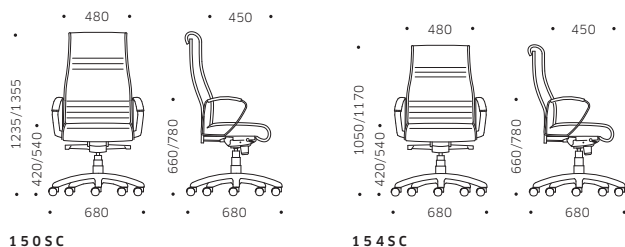

DIREZIONALI EXECUTIVE

MODUS 150 EXECUTIVE ARMCHAIR

150SC

154SC

MISURE E VARIANTI SIZES AND VARIANTS

CERTIFICAZIONI CERTIFICATIONS

EN 1335 Test by CATAS

FINITURE FINISHES