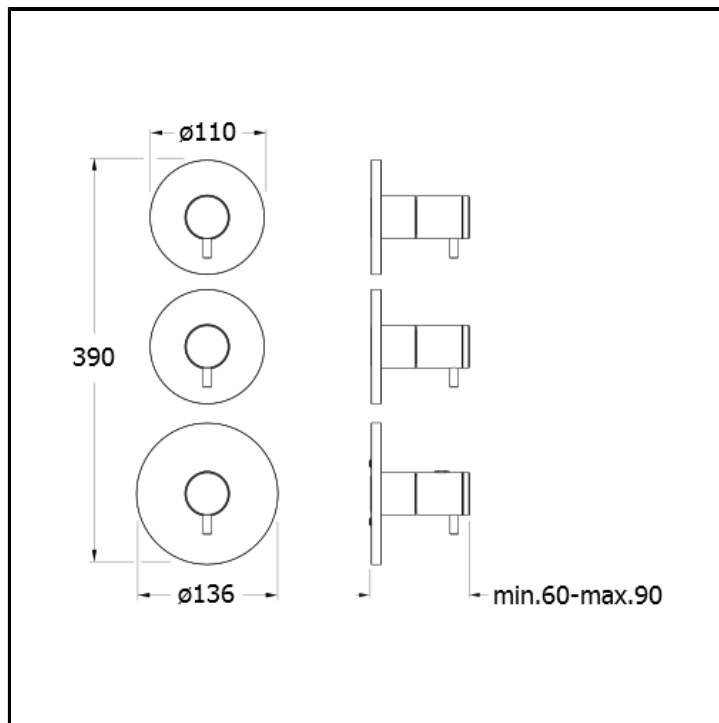

Thermostatic mixer external parts for CRICS702

FINITURE

 Brushed stainless steel AISI

CHARACTERISTICS

-

COMMAND

- Thermostatic

INSTALLATION