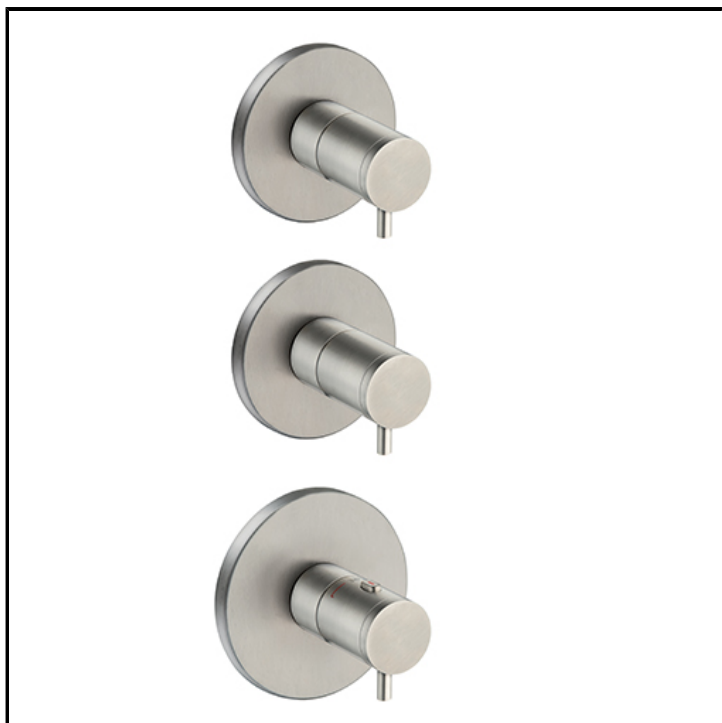

Thermostatic mixer external parts for CRICS702

FINITURE

 Brushed stainless steel AISI

CHARACTERISTICS

-

COMMAND

- Thermostatic

INSTALLATION

- Wall

TPOLOGY

-

-

ENVIRONMENT

- Bathroom