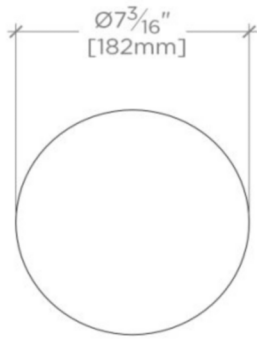

FORO

Foro Ceiling Flush Mount Small with Glass Shade

FRLT05

TECHNICAL DETAILS

Ambient / Task: Ambient
Bulb Base Size: E26
Bulb Type: A19
Depth / Width: 7 3/16"
Height: 9"
Installation Type: Ceiling Mounted
Interior / Exterior Application: Interior Only
Junction Box Orientation: Any
Length: 7 3/16"
Light Direction: Downward
Number of Bulbs: One
Orientation: Any
Primary Material: Brass
Safety Warnings: Do not exceed max wattage.
Shade Finish: White
Shade Fitter Size: 0"
Shade Material: Blown Glass
Shade Shape: Round
Voltage: 120.0
Wet / Dry: Damp or Dry

Mouth-blown, white cased glass
Solid brass
Uses 60 Watt A19 Bulb for Sconce (not included)
UL and CUL Listed

FORO

FRLT05

Foro Ceiling Flush Mount Small with Glass Shade

TOP VIEW

SCALE: 2"=1'-0"

MOUNTING PLATE

SCALE: 2"=1'-0"

FRONT VIEW

SCALE: 2"=1'-0"

SIDE VIEW

SCALE: 2"=1'-0"