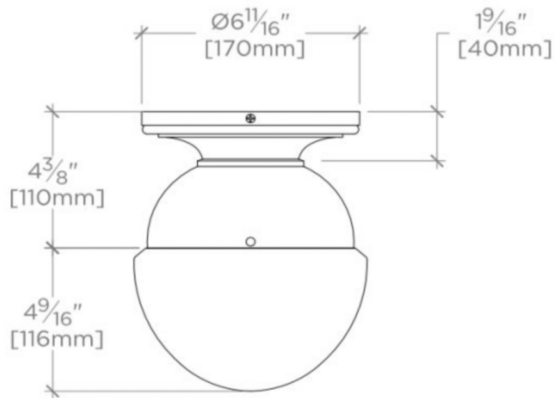

FORO

Foro Ceiling Flush Mount Small with Glass Shade

FRLT05

TECHNICAL DETAILS

Ambient / Task: Ambient
Bulb Base Size: E26
Bulb Type: A19
Depth / Width: 7 3/16"
Height: 9"
Installation Type: Ceiling Mounted
Interior / Exterior Application: Interior Only
Junction Box Orientation: Any
Length: 7 3/16"
Light Direction: Downward
Number of Bulbs: One
Orientation: Any
Primary Material: Brass
Safety Warnings: Do not exceed max wattage.
Shade Finish: White
Shade Fitter Size: 0"
Shade Material: Blown Glass
Shade Shape: Round
Voltage: 120.0
Wet / Dry: Damp or Dry

Mouth-blown, white cased glass
Solid brass
Uses 60 Watt A19 Bulb for Sconce (not included)
UL and CUL Listed

FORO

FRLT05

Foro Ceiling Flush Mount Small with Glass Shade

TOP VIEW

SCALE: 2"=1'-0"

MOUNTING PLATE

SCALE: 2"=1'-0"

FRONT VIEW

SCALE: 2"=1'-0"

SIDE VIEW

SCALE: 2"=1'-0"