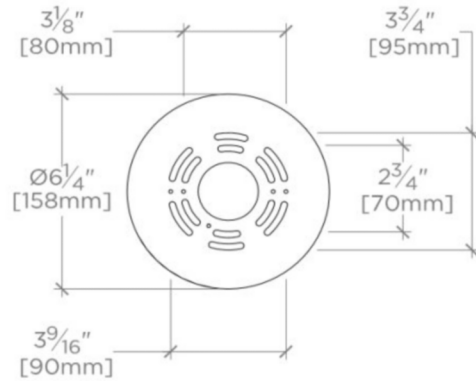

FORO

Foro Ceiling Flush Mount Small with Glass Shade

FRLT05

TECHNICAL DETAILS

Ambient / Task: Ambient
Bulb Base Size: E26
Bulb Type: A19
Depth / Width: 7 3/16"
Height: 9"
Installation Type: Ceiling Mounted
Interior / Exterior Application: Interior Only
Junction Box Orientation: Any
Length: 7 3/16"
Light Direction: Downward
Number of Bulbs: One
Orientation: Any
Primary Material: Brass
Safety Warnings: Do not exceed max wattage.
Shade Finish: White
Shade Fitter Size: 0"
Shade Material: Blown Glass
Shade Shape: Round
Voltage: 120.0
Wet / Dry: Damp or Dry

Mouth-blown, white cased glass
Solid brass
Uses 60 Watt A19 Bulb for Sconce (not included)
UL and CUL Listed

FORO

FRLT05

Foro Ceiling Flush Mount Small with Glass Shade

TOP VIEW

SCALE: 2"=1'-0"

MOUNTING PLATE

SCALE: 2"=1'-0"

FRONT VIEW

SCALE: 2"=1'-0"

SIDE VIEW

SCALE: 2"=1'-0"