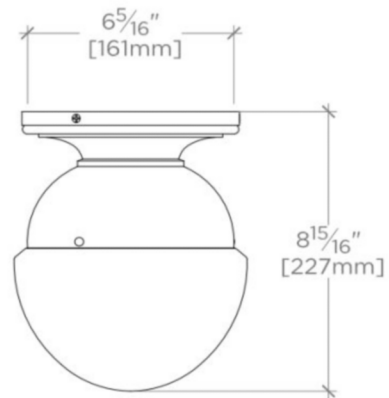

FORO

Foro Ceiling Flush Mount Small with Glass Shade

FRLT05

TECHNICAL DETAILS

Ambient / Task: Ambient
Bulb Base Size: E26
Bulb Type: A19
Depth / Width: 7 3/16"
Height: 9"
Installation Type: Ceiling Mounted
Interior / Exterior Application: Interior Only
Junction Box Orientation: Any
Length: 7 3/16"
Light Direction: Downward
Number of Bulbs: One
Orientation: Any
Primary Material: Brass
Safety Warnings: Do not exceed max wattage.
Shade Finish: White
Shade Fitter Size: 0"
Shade Material: Blown Glass
Shade Shape: Round
Voltage: 120.0
Wet / Dry: Damp or Dry

Mouth-blown, white cased glass
Solid brass
Uses 60 Watt A19 Bulb for Sconce (not included)
UL and CUL Listed

FORO

FRLT05

Foro Ceiling Flush Mount Small with Glass Shade

TOP VIEW

SCALE: 2"=1'-0"

MOUNTING PLATE

SCALE: 2"=1'-0"

FRONT VIEW

SCALE: 2"=1'-0"

SIDE VIEW

SCALE: 2"=1'-0"