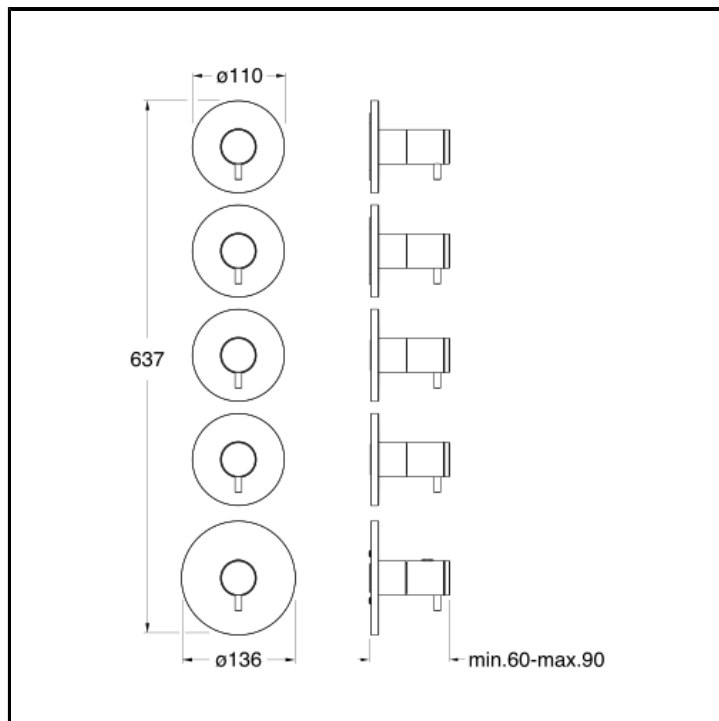

Thermostatic mixer external parts for CRICS704

FINITURE

 Brushed stainless steel AISI

CHARACTERISTICS

-

COMMAND

- Thermostatic

INSTALLATION