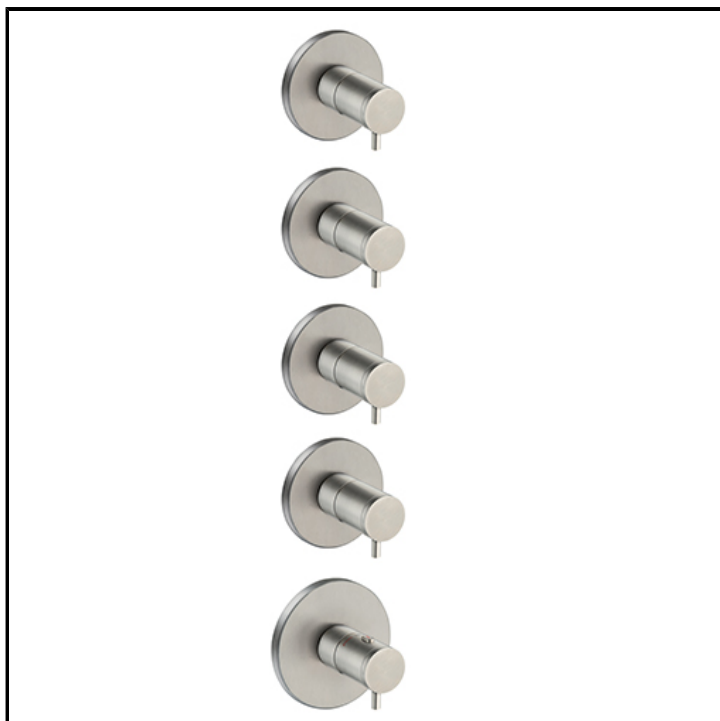

Thermostatic mixer external parts for CRICS704

FINITURE

 Brushed stainless steel AISI

CHARACTERISTICS

-

COMMAND

- Thermostatic

INSTALLATION

- Wall

TPOLOGY

-
-

ENVIRONMENT

- Bathroom