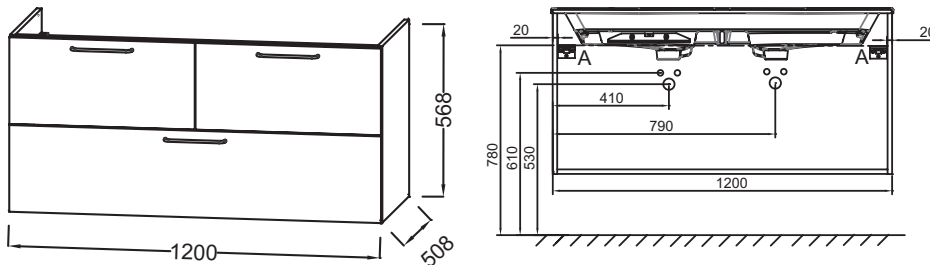

EB2545-R9

Collection: ODÉON RIVE GAUCHE

Finish*:

Main features:

Features

- DIMENSIONS: 120 x 50.80 x 56.80 cm
- MATERIAL: Lacquer or melamine
- NORMS AND REGULATION: NF
- VERSION: Black handle
- INSIDE FINISH: Grey
- ADDITIONAL INFORMATION: tap, vanity top/basin and fixings set not included

- WEIGHT: 50.5 kg
- INSTALLATION TYPE: Wall-hung
- STORAGE TYPE: Drawer
- HANDLE : Attached wire handle
- FIXING: Installer selects fixings set according to wall support

Consumer benefits

- SOUND COMFORT: Drawers equipped with a damper close system
- PERFECT FINISH: Wide choice of finishes

Installation benefits

- EASY INSTALLATION: Assembled cabinet

Required products

- EB2565: Vanity top frosted glass 121 cm
- EXAT112-Z: Vanity top 120 cm

Technical drawing

Product Specification: Base unit for vanity top 120 cm, 3 drawers, black handles. EB2545-R9. Collection: ODÉON RIVE GAUCHE. DIMENSIONS: 120 x 50.80 x 56.80 cm. WEIGHT: 50.5 kg. MATERIAL: Lacquer or melamine. INSTALLATION TYPE: Wall-hung. NORMS AND REGULATION: NF. STORAGE TYPE: Drawer. VERSION: Black handle. HANDLE : Attached wire handle. INSIDE FINISH: Grey. FIXING: Installer selects fixings set according to wall support. ADDITIONAL INFORMATION: tap, vanity top/basin and fixings set not included.